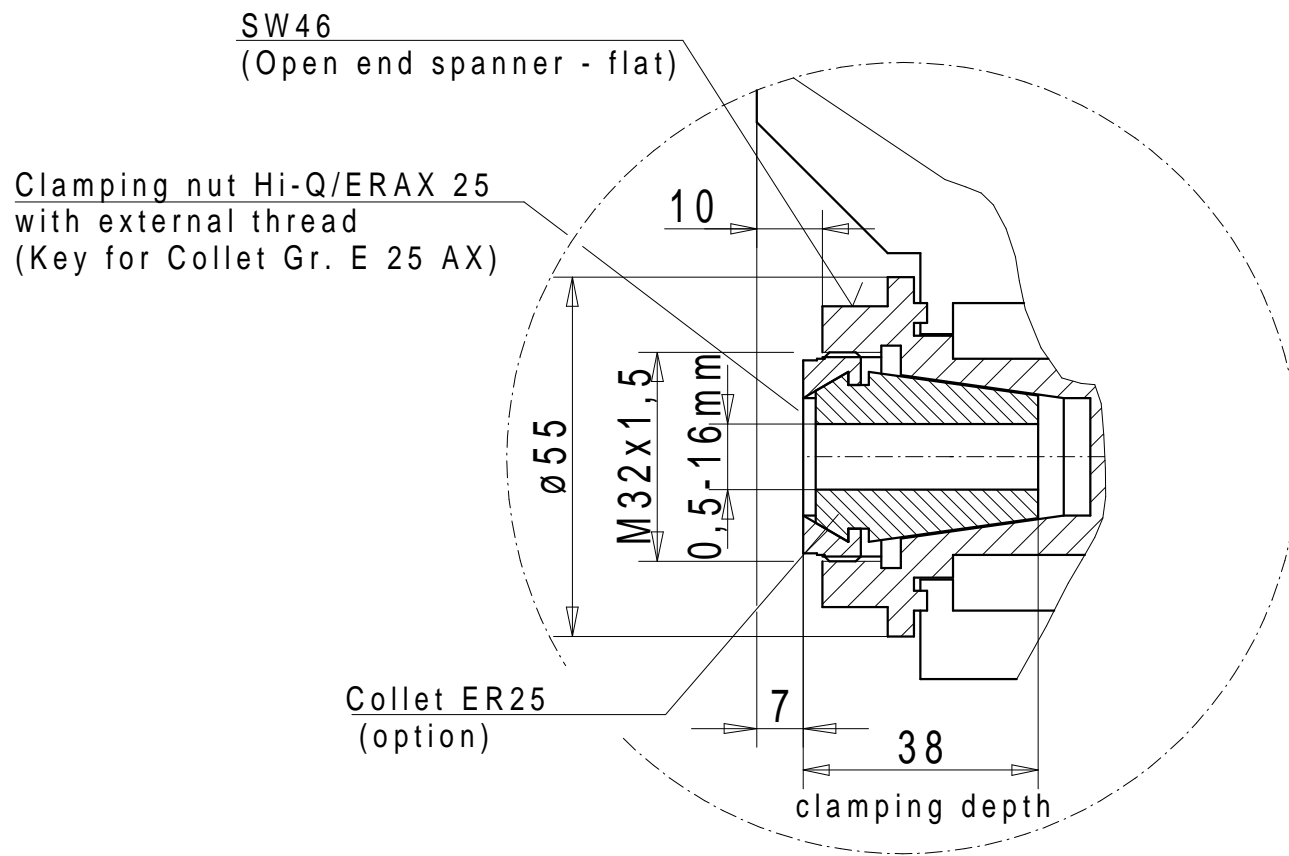

Collet receptacle Hi-Q/ERAX 25 with internal thread

Collet receptacle Hi-Q/ERAX 32 with internal thread