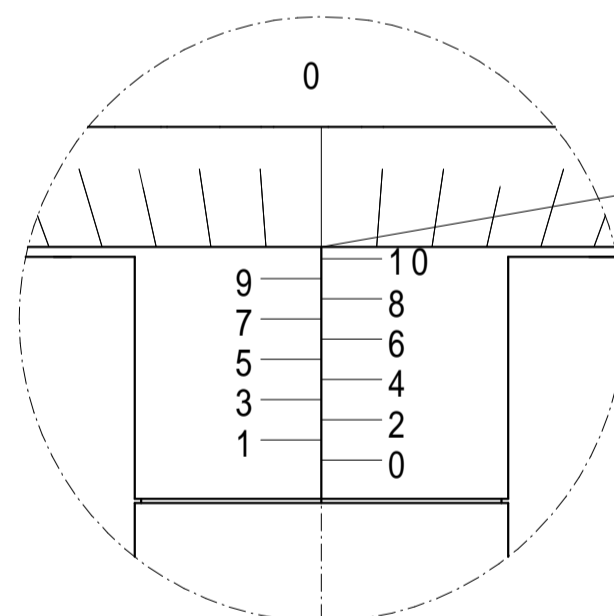

Drive adapter

Standard configurations and machine specific executions upon request

Zoom X

Tool receptacle