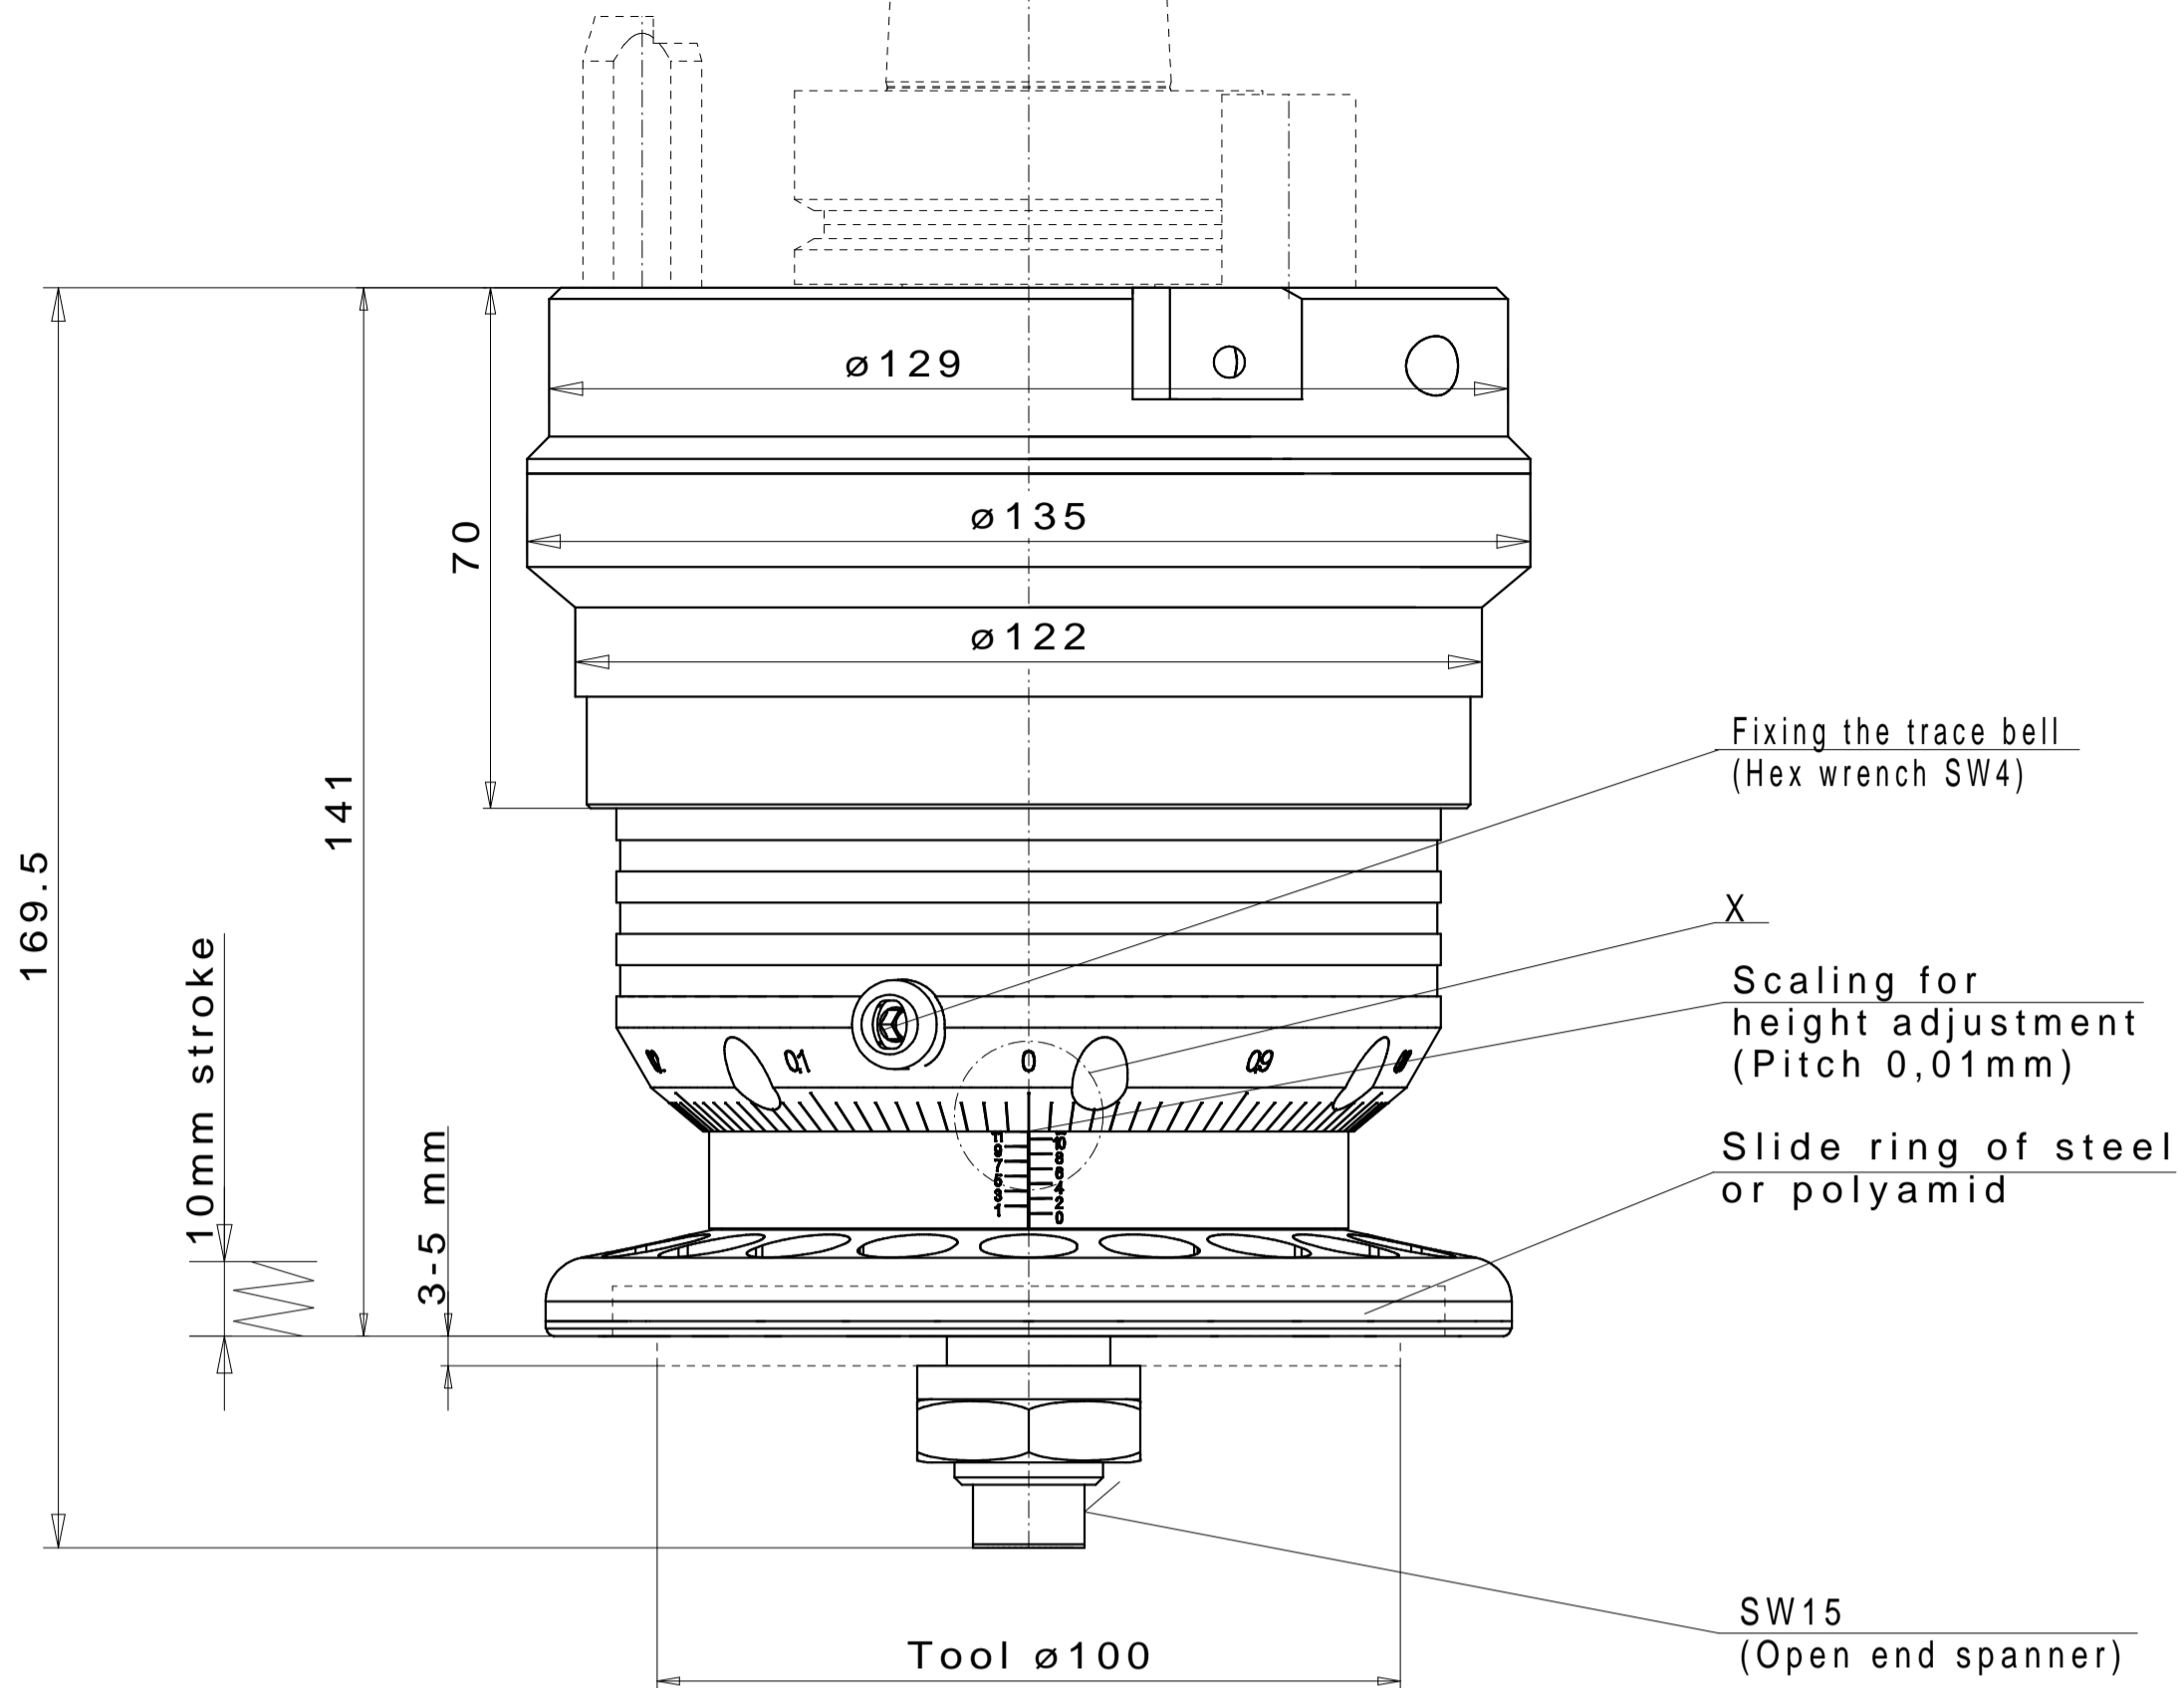

Drive adapter

Standard configurations and machine specific executions upon request

Zoom X

Tool receptacle