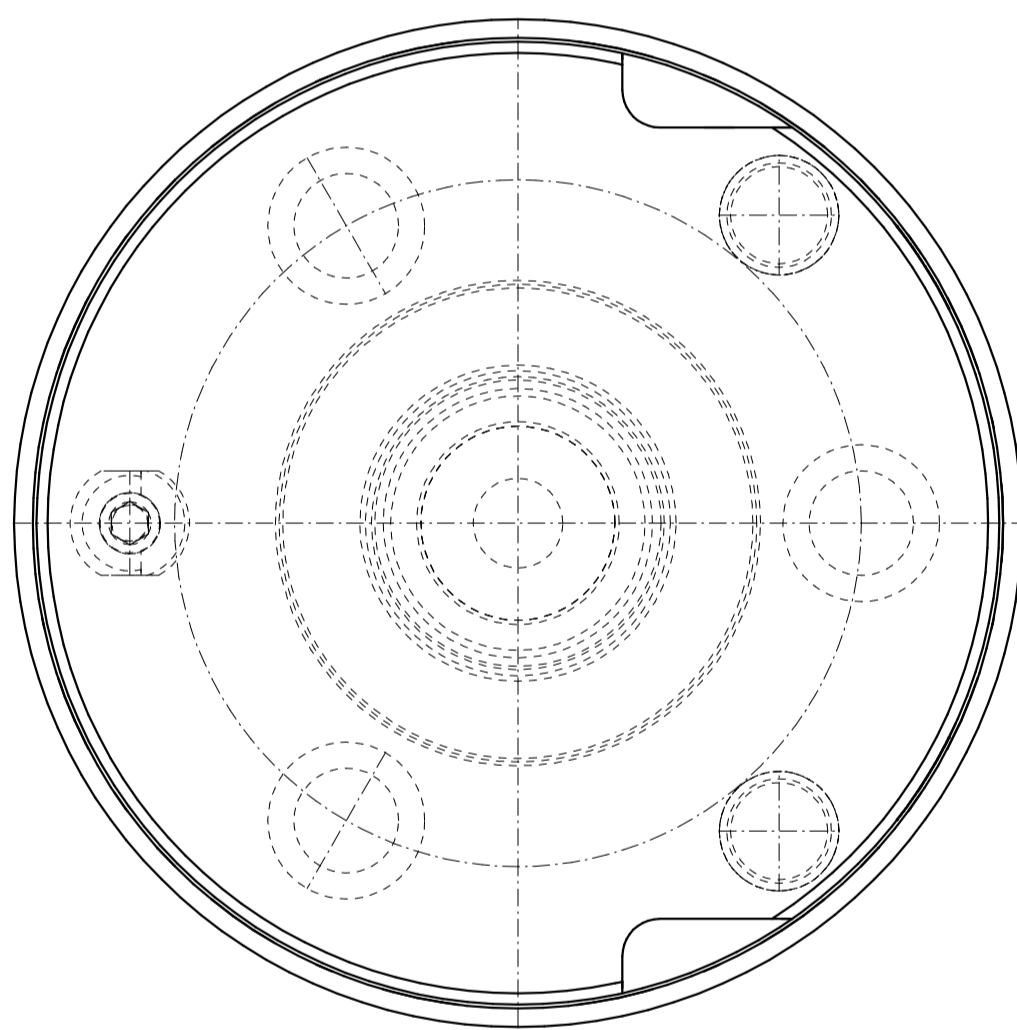

Drive adapter

Standard configurations and machine specific executions upon request

Zoom X

Tool receptacle