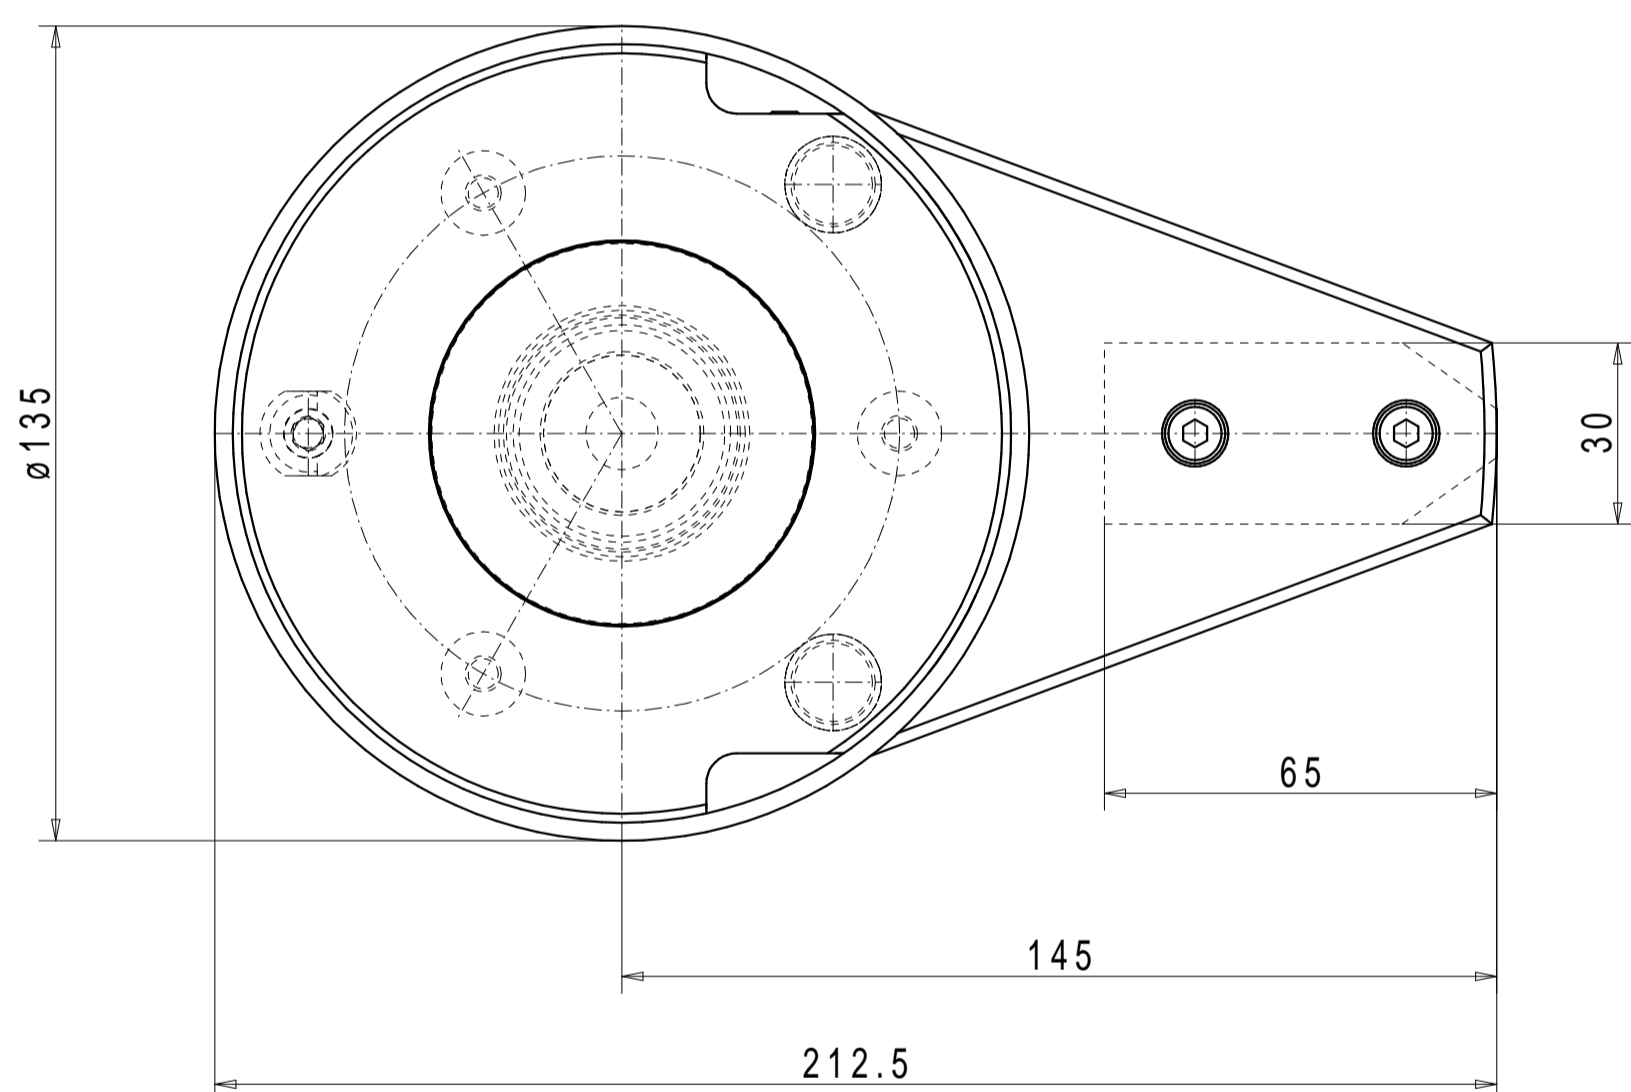

Drive adapter

Standard configurations and machine specific executions upon request

Tool receptacle