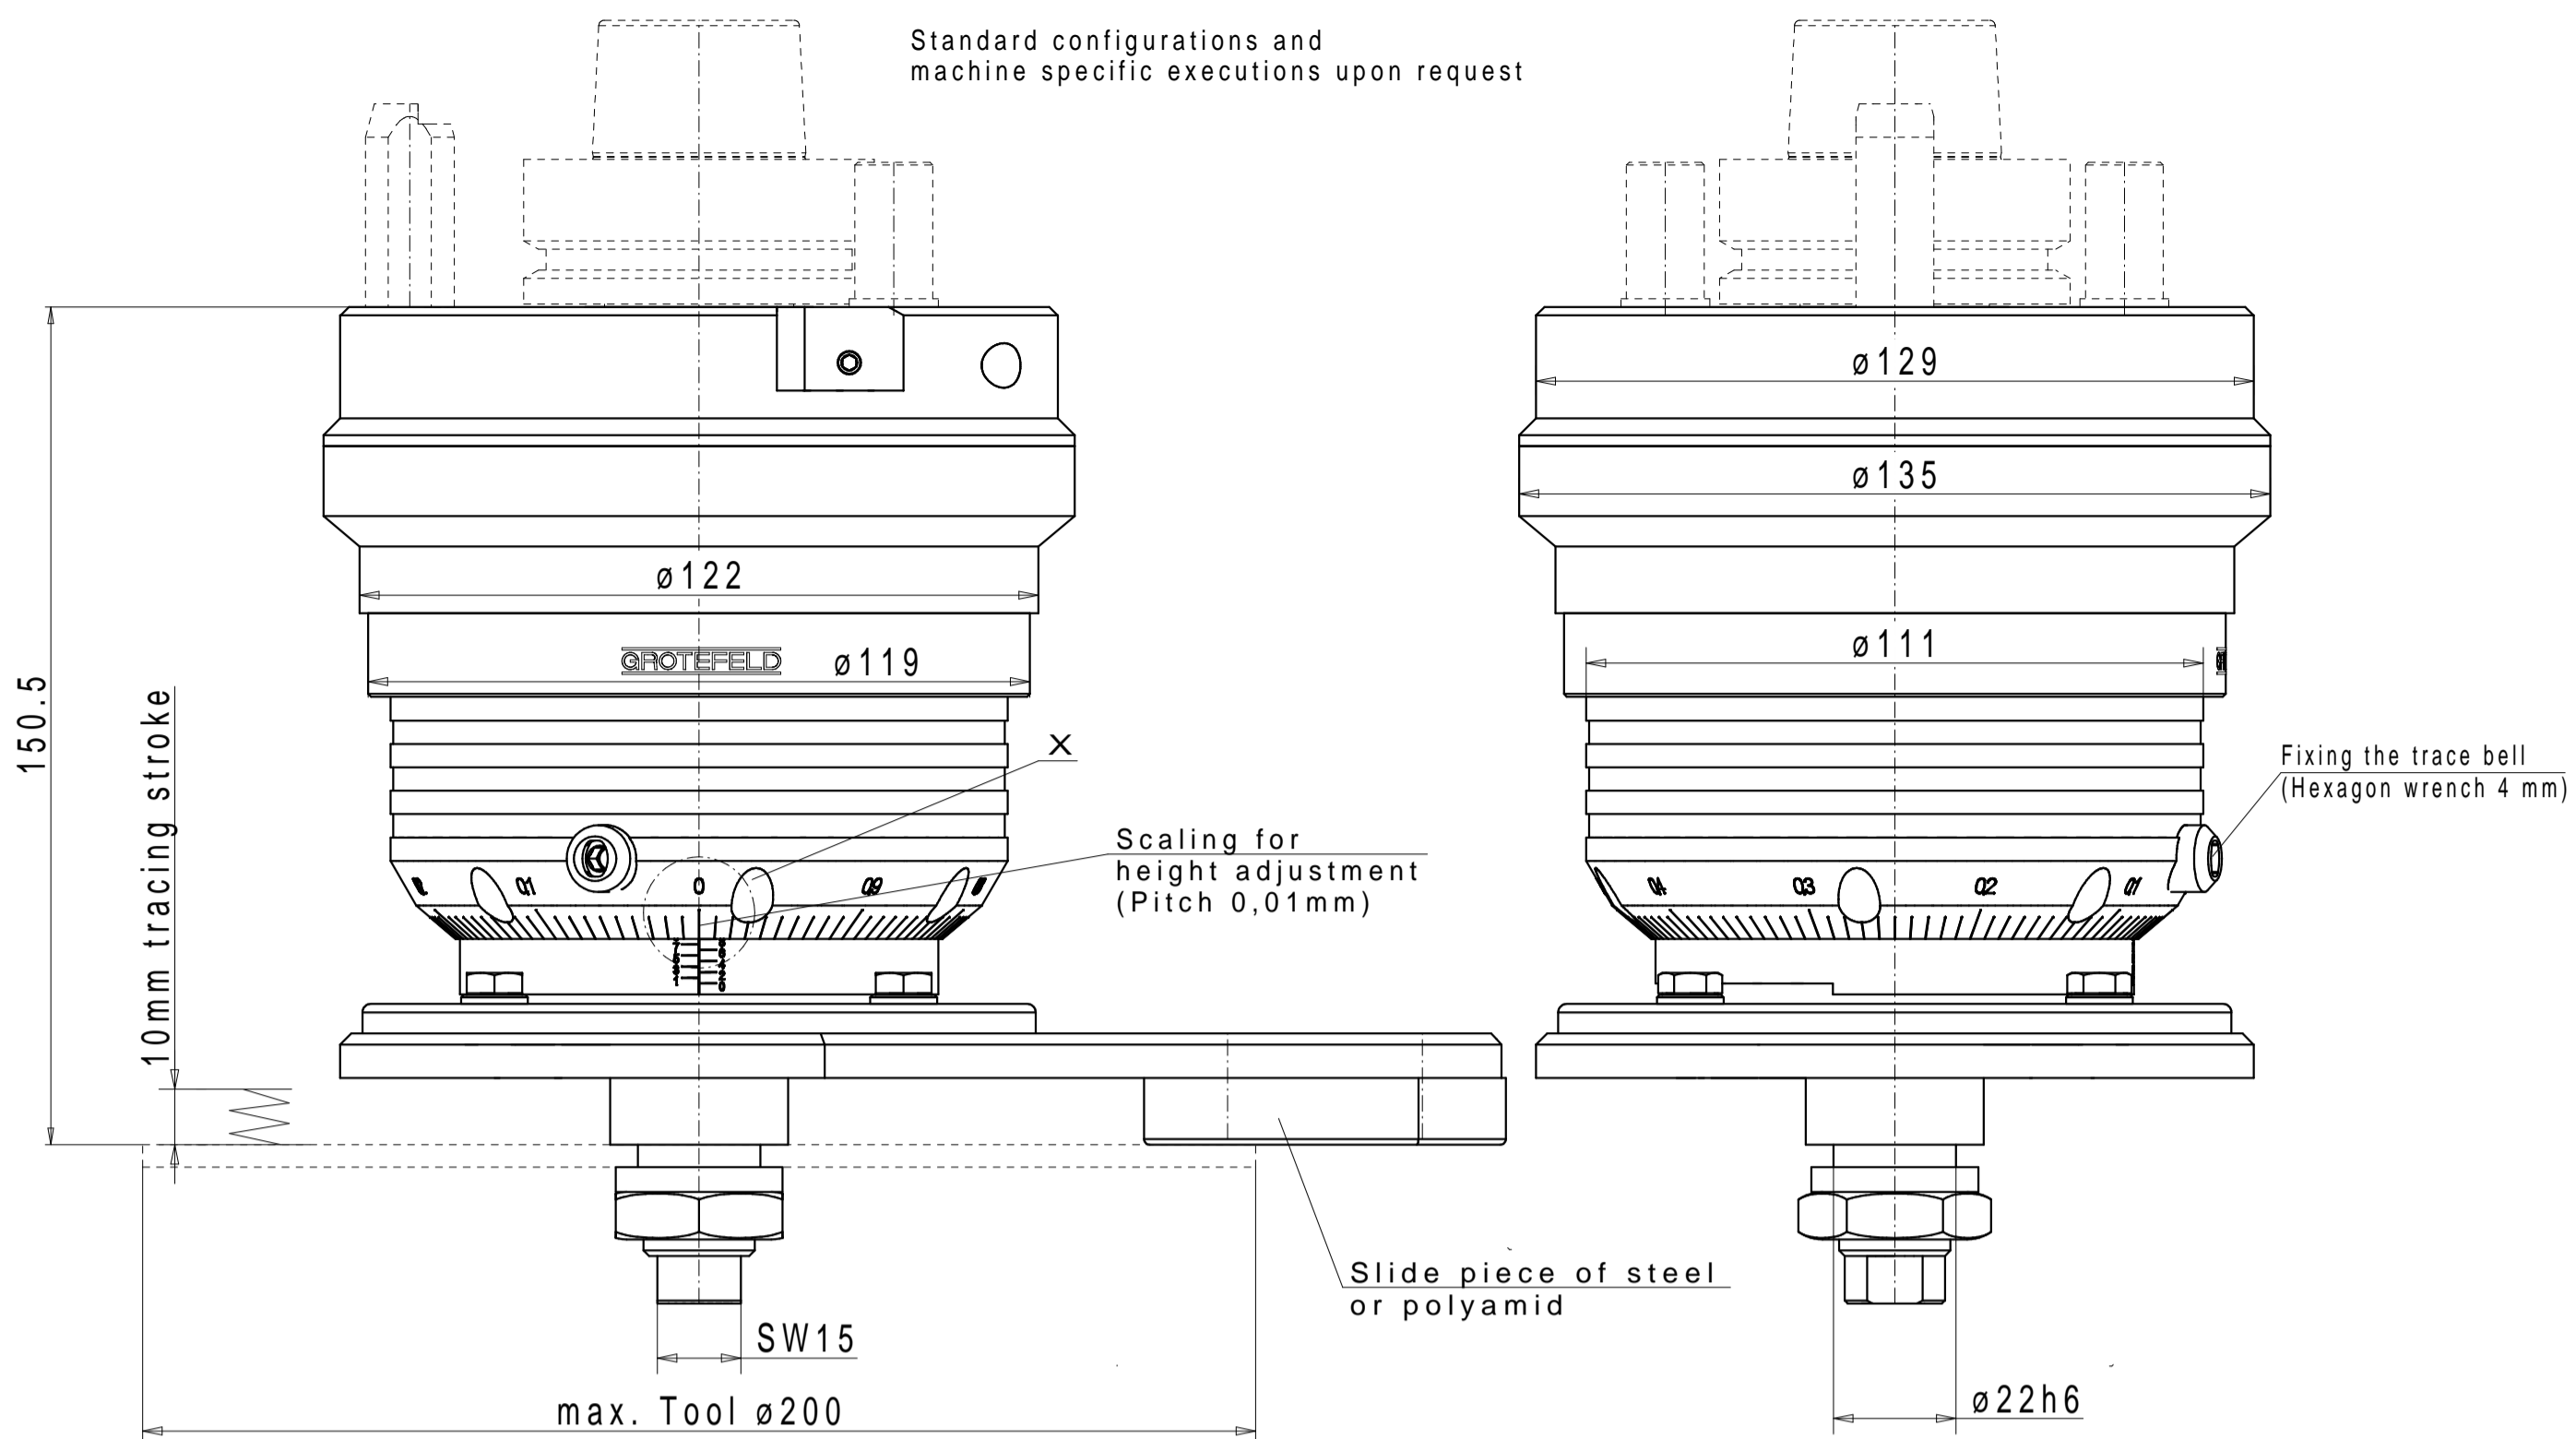

Drive adapter

Standard configurations and machine specific executions upon request

Tool receptacle