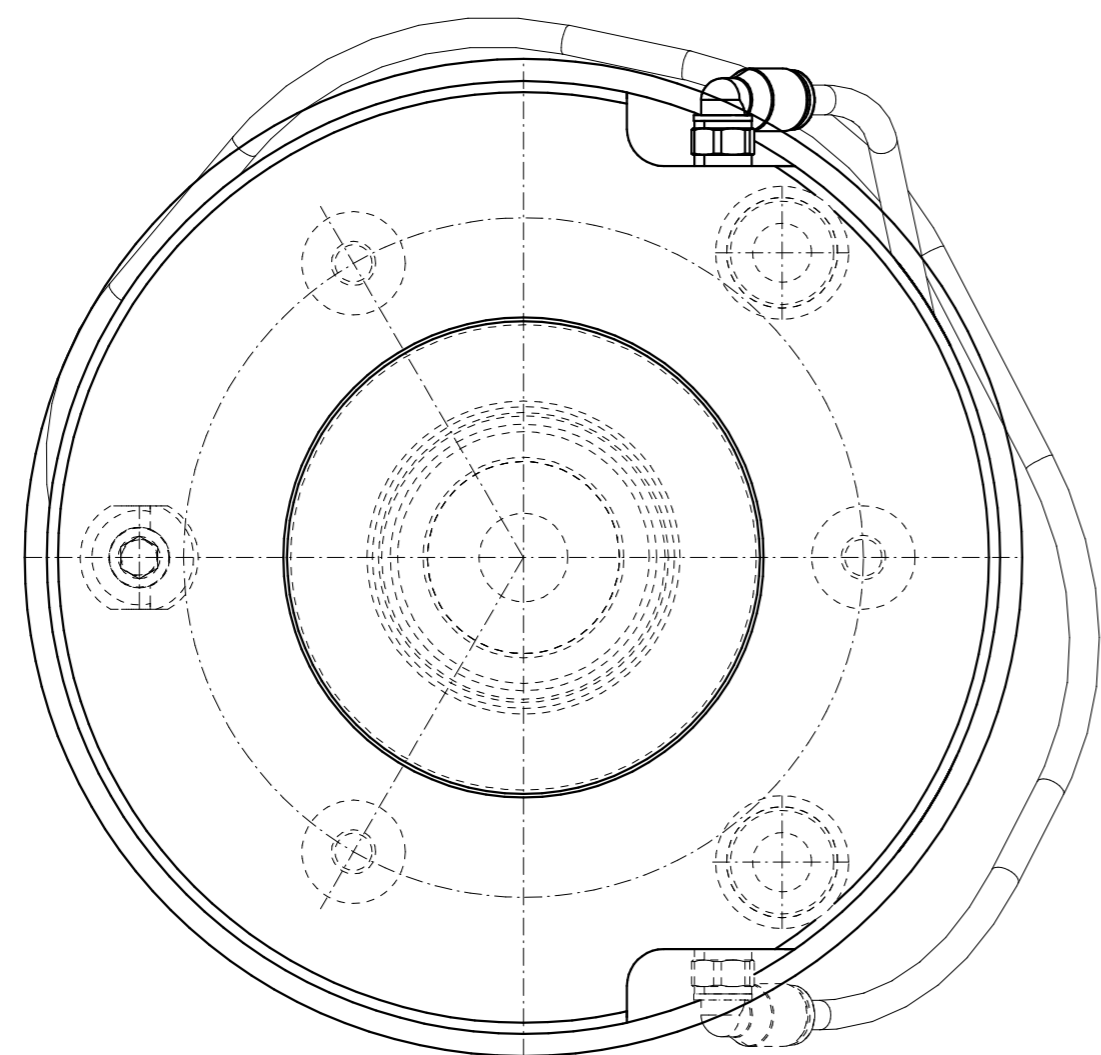

Adjustment of trace bell 16mm infinitely adjustable and fixable

Collet receptacle Hi-Q/ER32