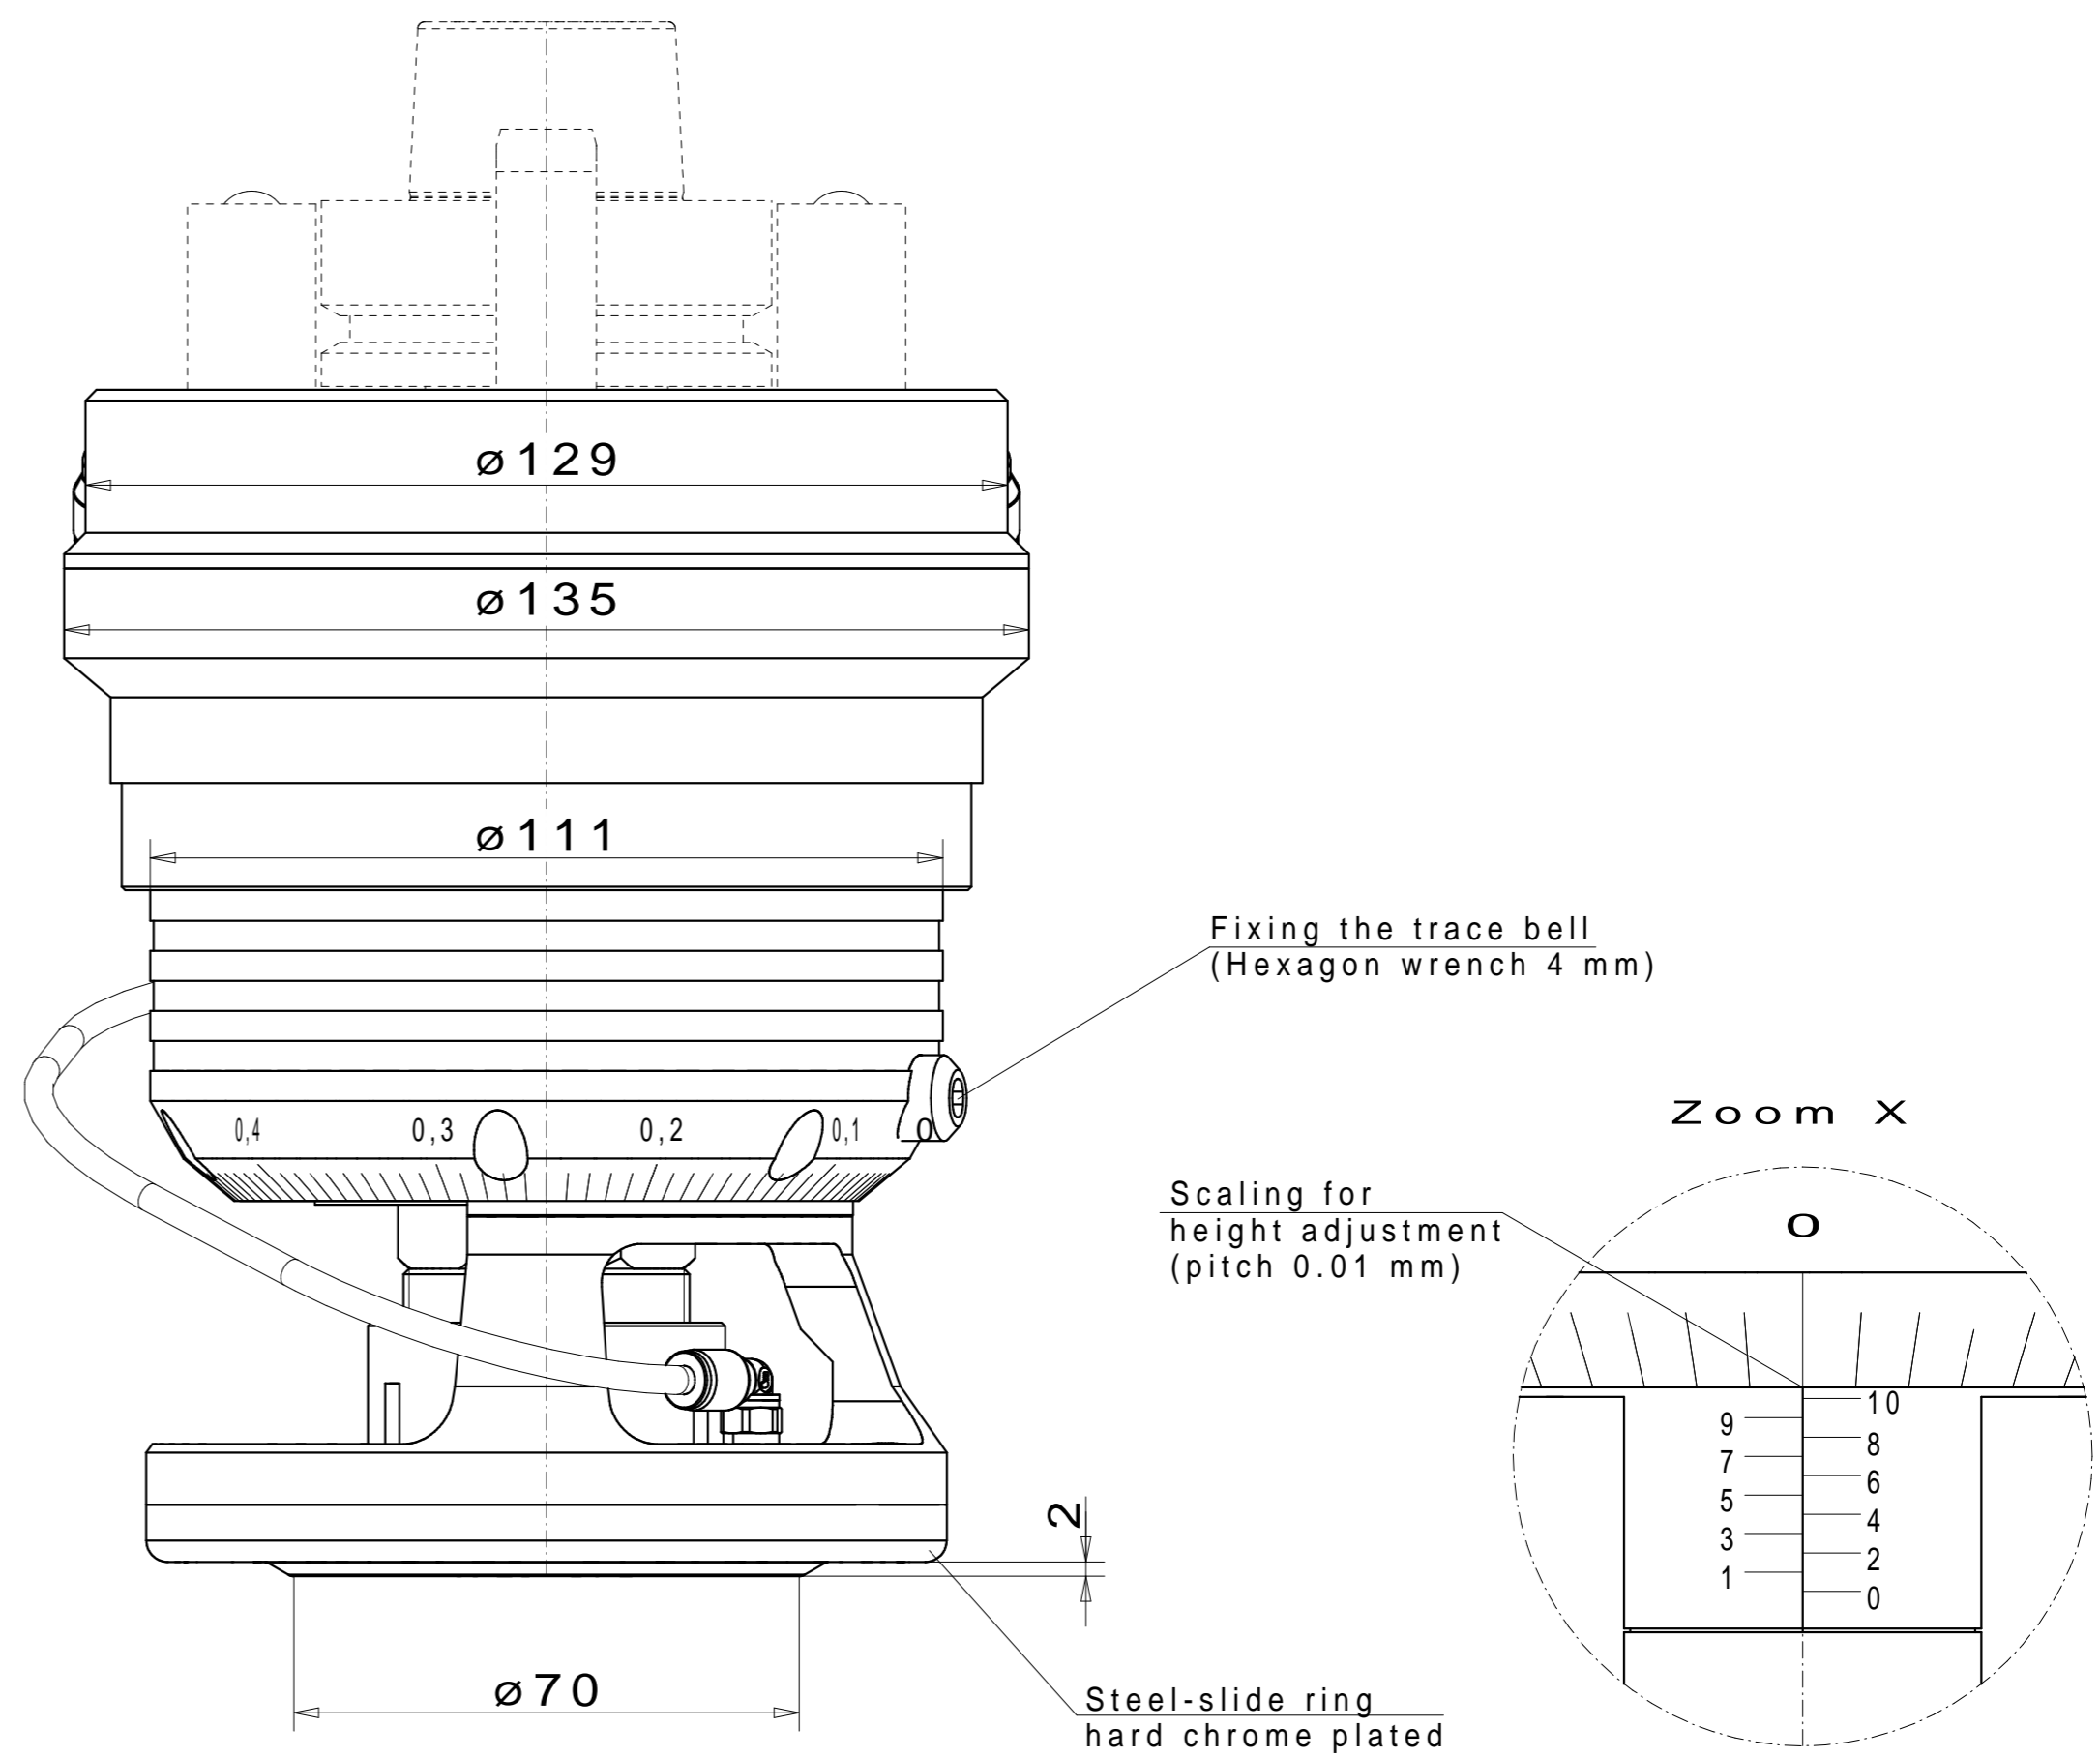

Adjustment of trace bell 16mm infinitely adjustable and fixable

Collet receptacle Hi-Q/ER32