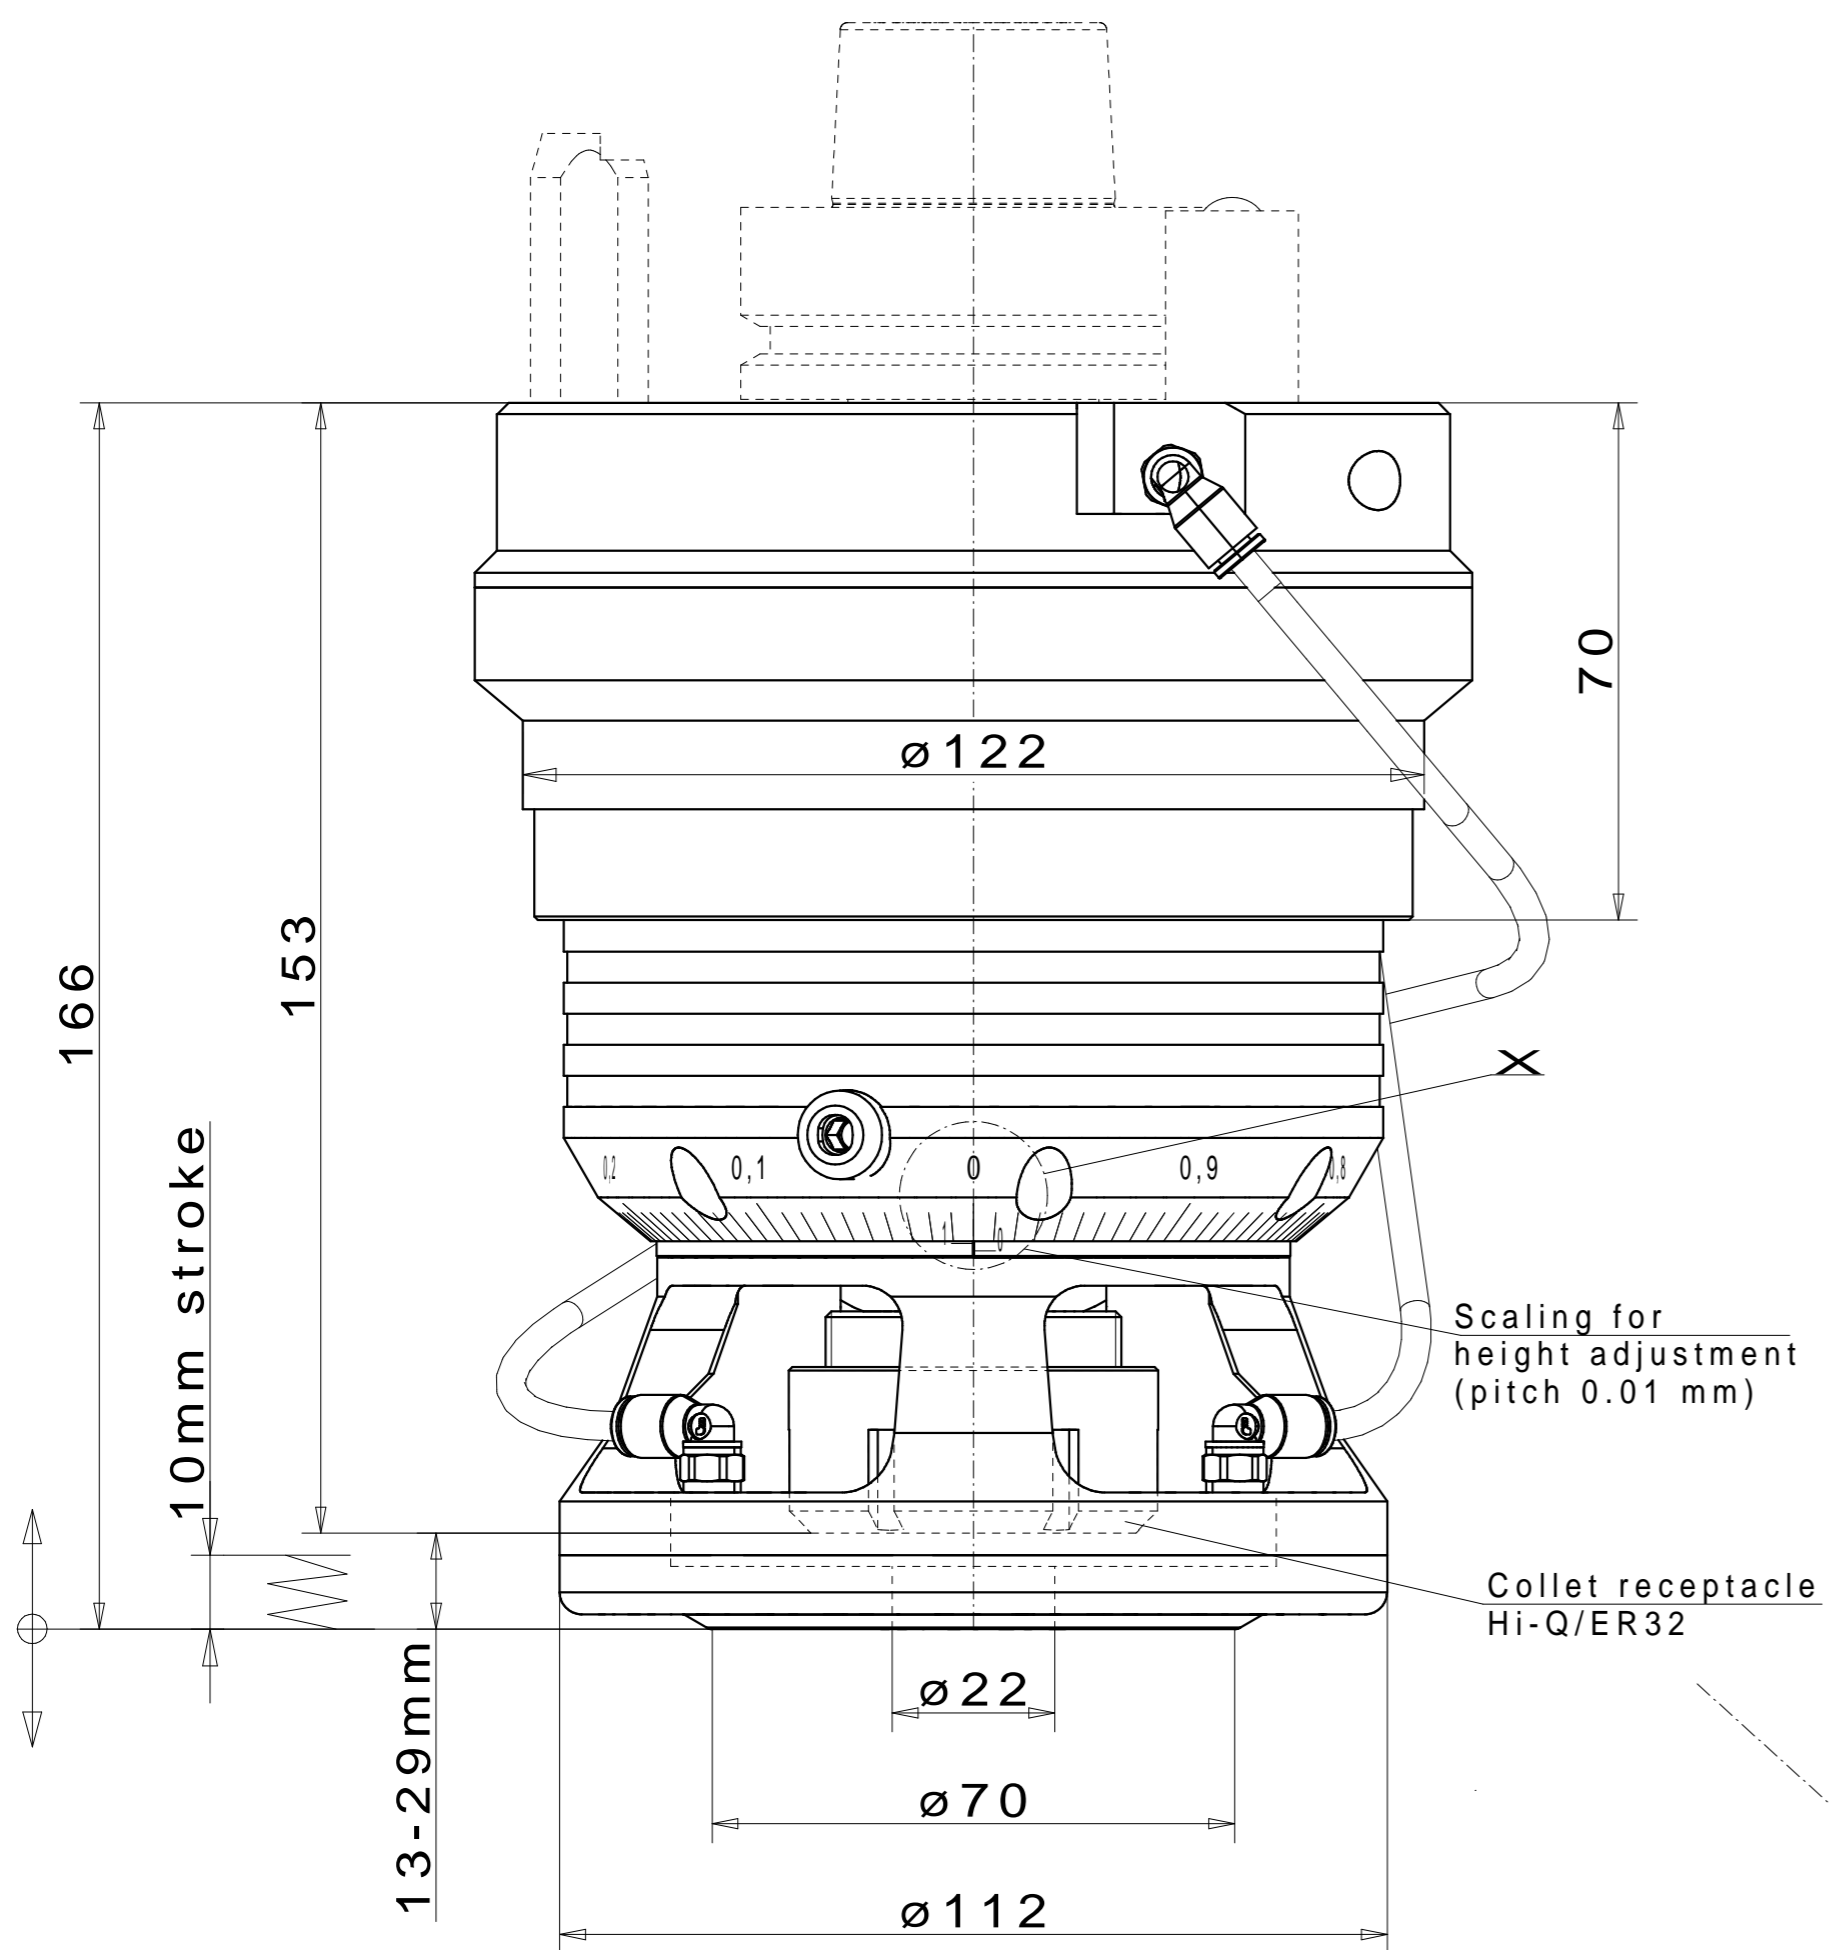

Adjustment of trace bell 16mm infinitely adjustable and fixable

Collet receptacle Hi-Q/ER32