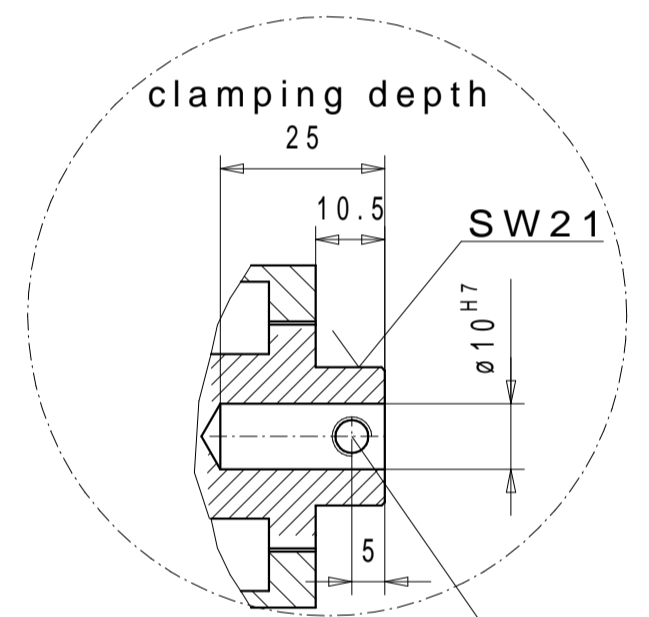

Drive adapter

Standard configurations and machine specific executions upon request

Zoom X
Collet receptacle Hi-Q/ERAX25
with internal thread

Zoom Y
Shank receptacle $\varnothing 10H7$

M6 (1x) Binding screw
(Hexagon wrench 3 mm)