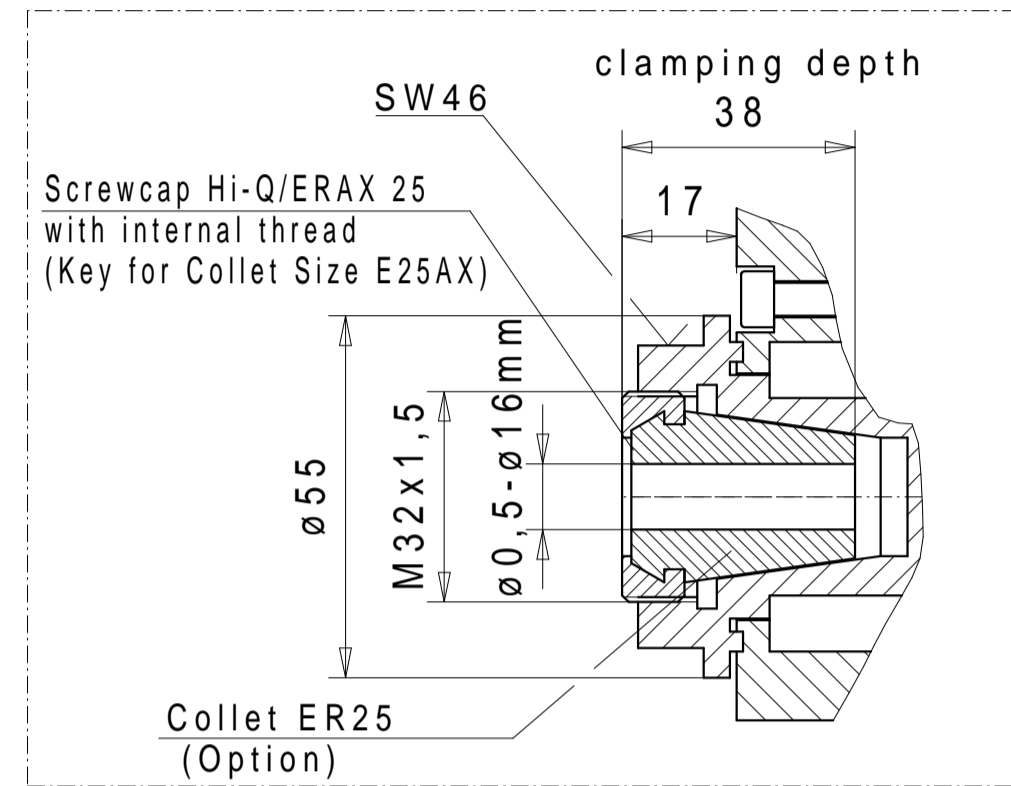

Drive adapter

Standard configurations and machine specific executions upon request

Zoom X
Collet receptacle Hi-Q/ERAX25
with internal thread

Zoom Y
Shank receptacle $\varnothing 10H7$

M6 (1x) Binding screw
(Hexagon wrench 3 mm)