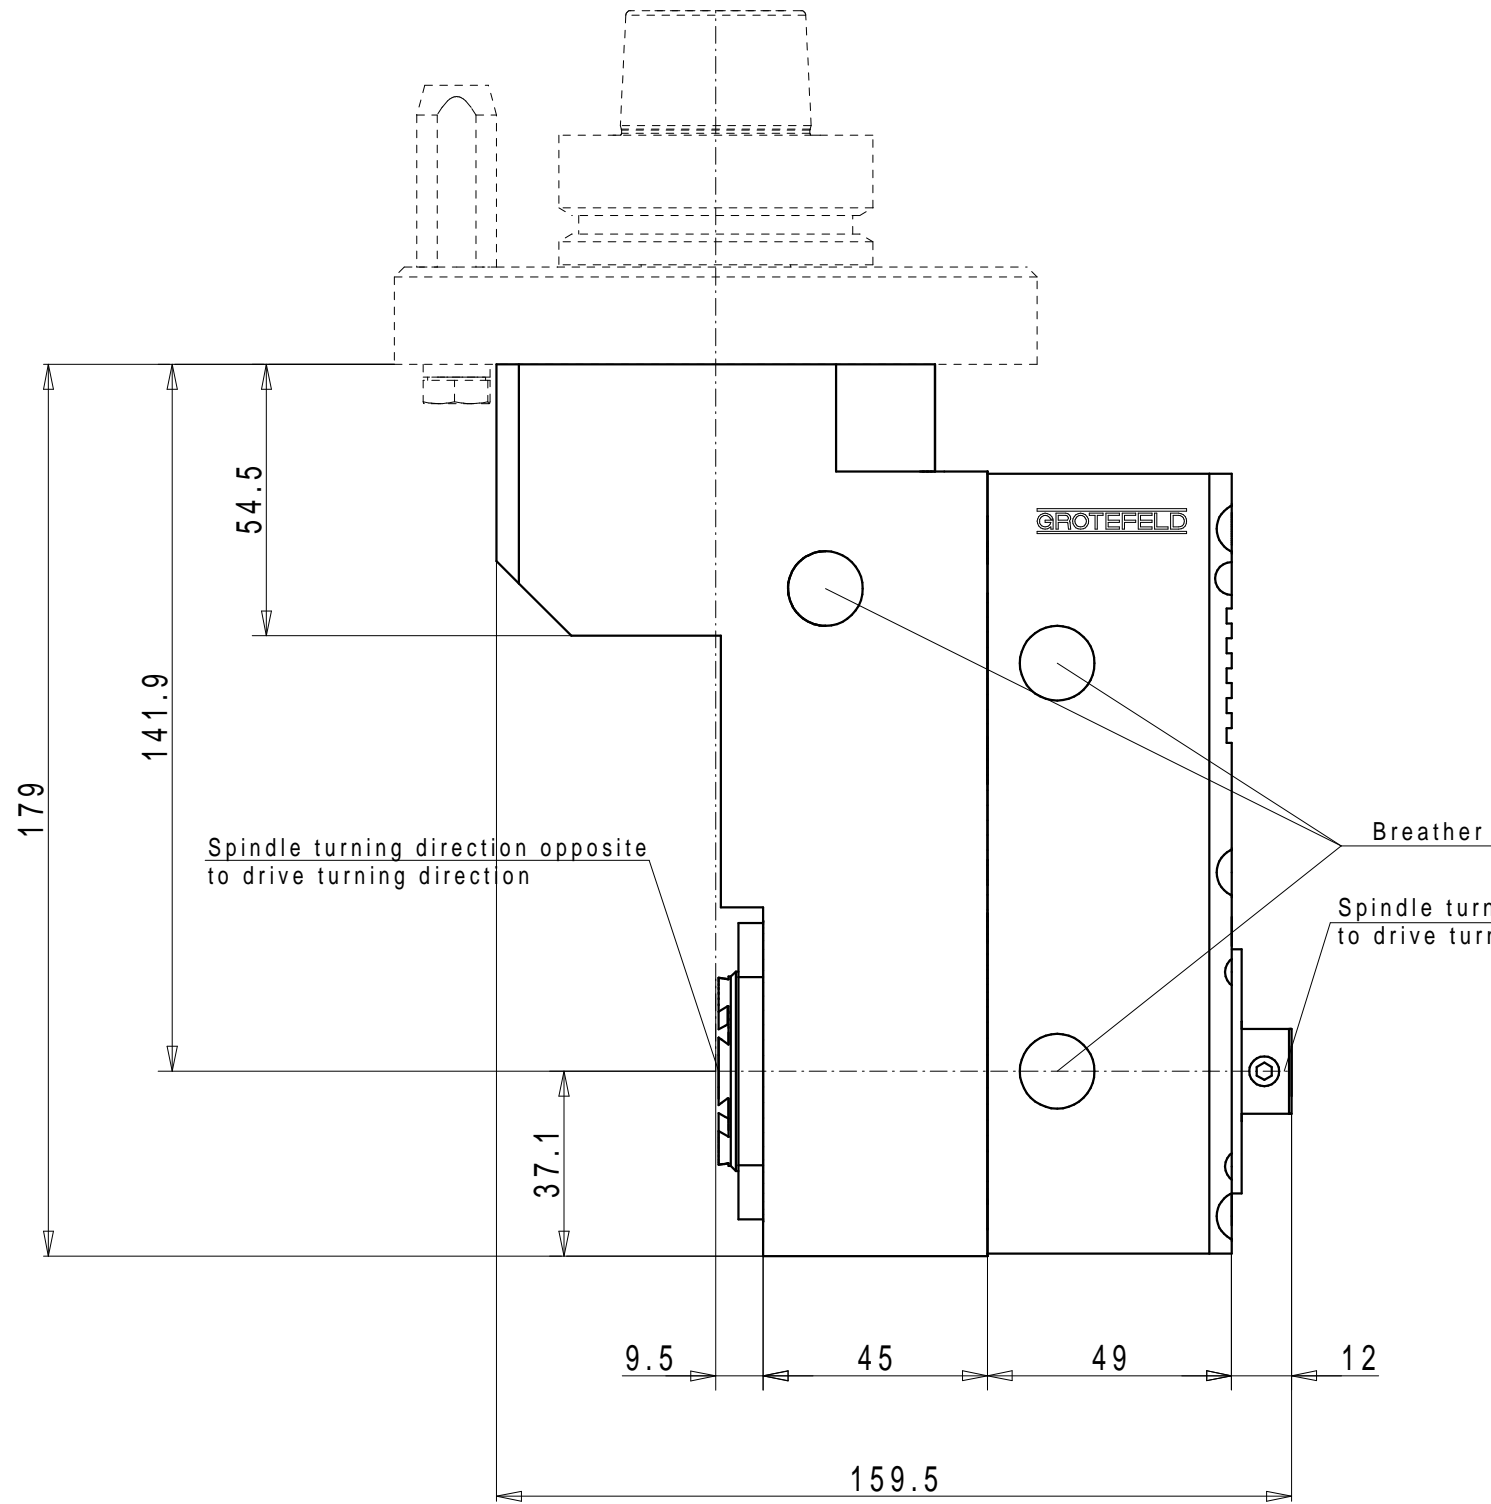

Drive adapter

Standard configurations and machine specific executions upon request

Collet receptacle Hi-Q/ERAX 32 with internal thread

Shank receptacle  $\varnothing 10H7$