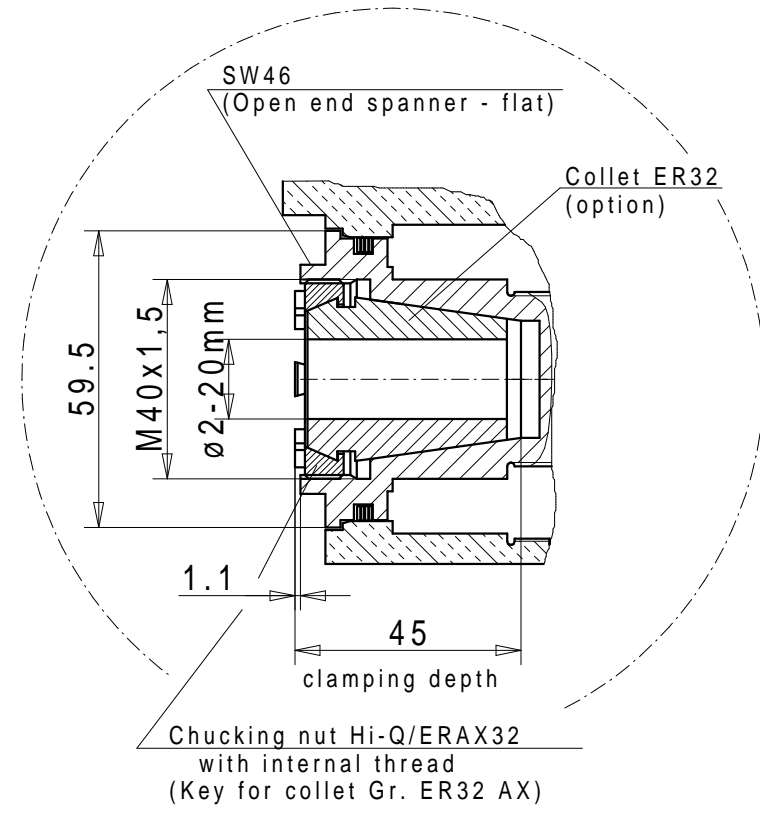

Drive adapter

Standard configurations and machine specific executions upon request

Collet receptacle Hi-Q/ERAX 32 with internal thread

Shank receptacle  $\varnothing 10H7$