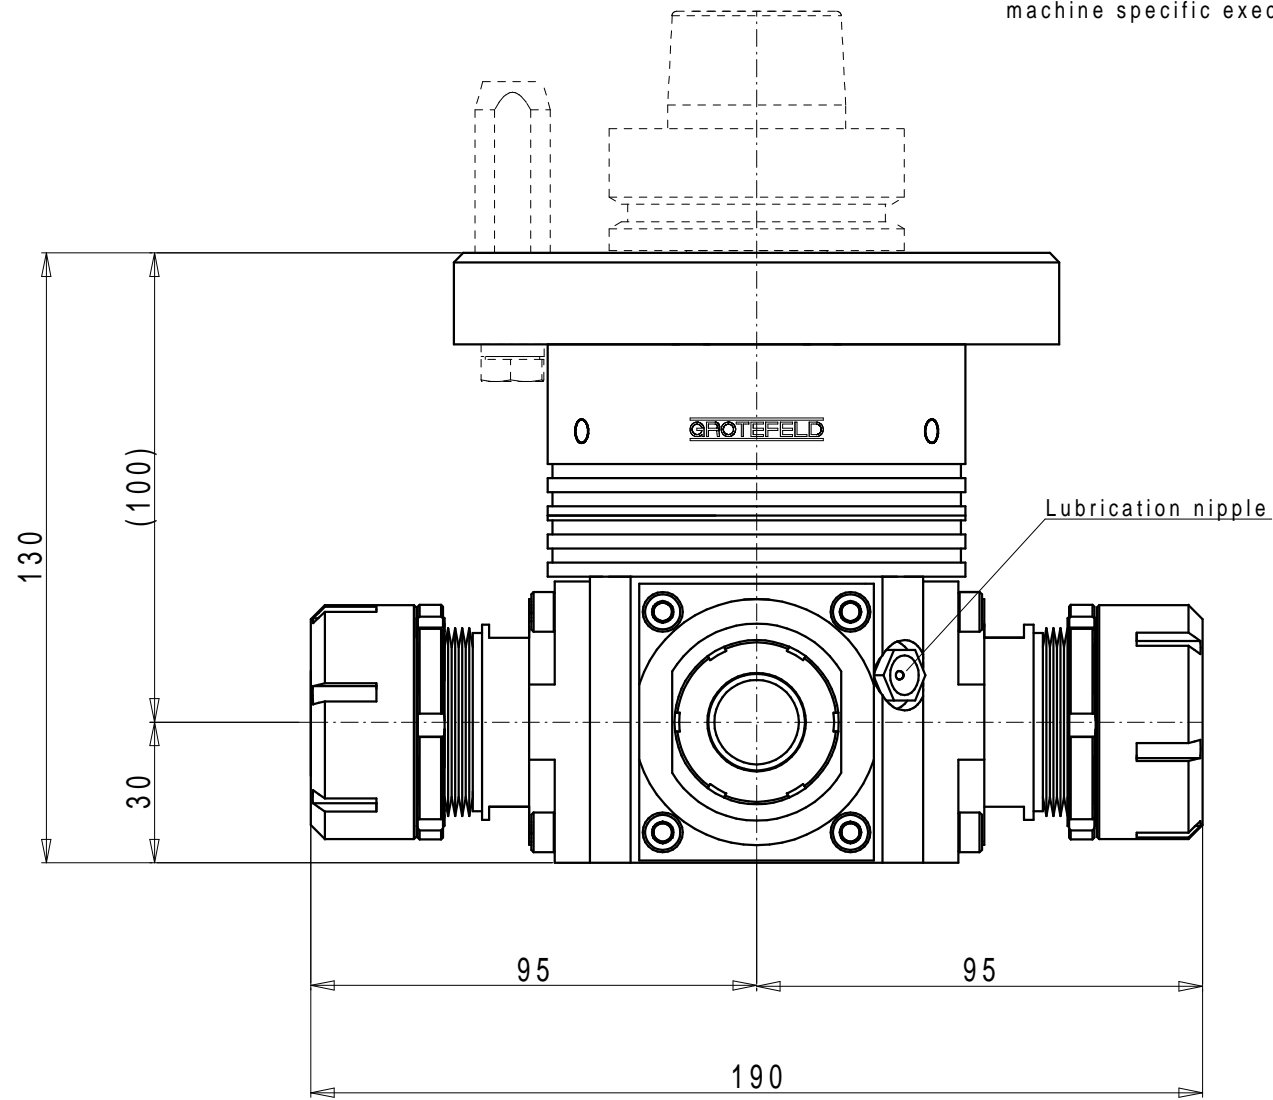

Drive adapter

Standard configurations and
machine specific executions upon request

Collet receptacle Hi-Q/ERM25

Collet receptacle Hi-Q/ER32