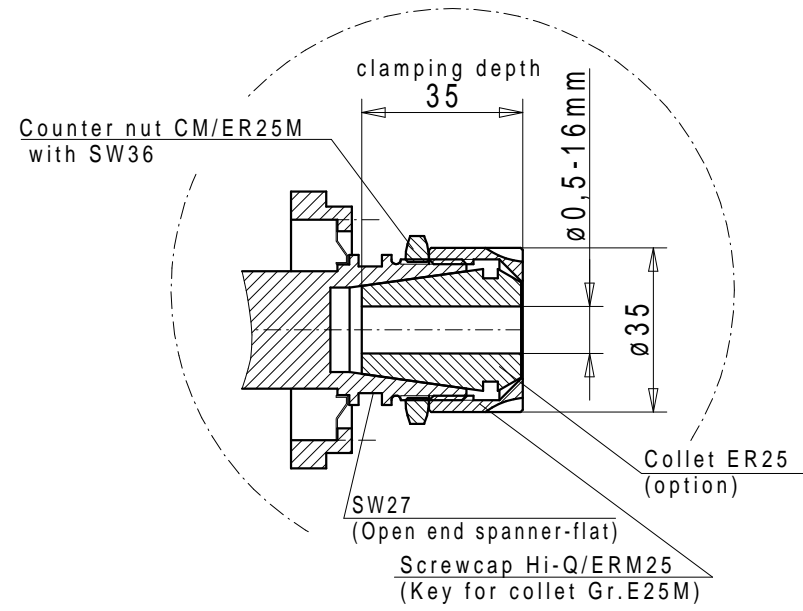

Drive adapter

Standard configurations and
machine specific executions upon request

Collet receptacle Hi-Q/ERM25

Collet receptacle Hi-Q/ER32