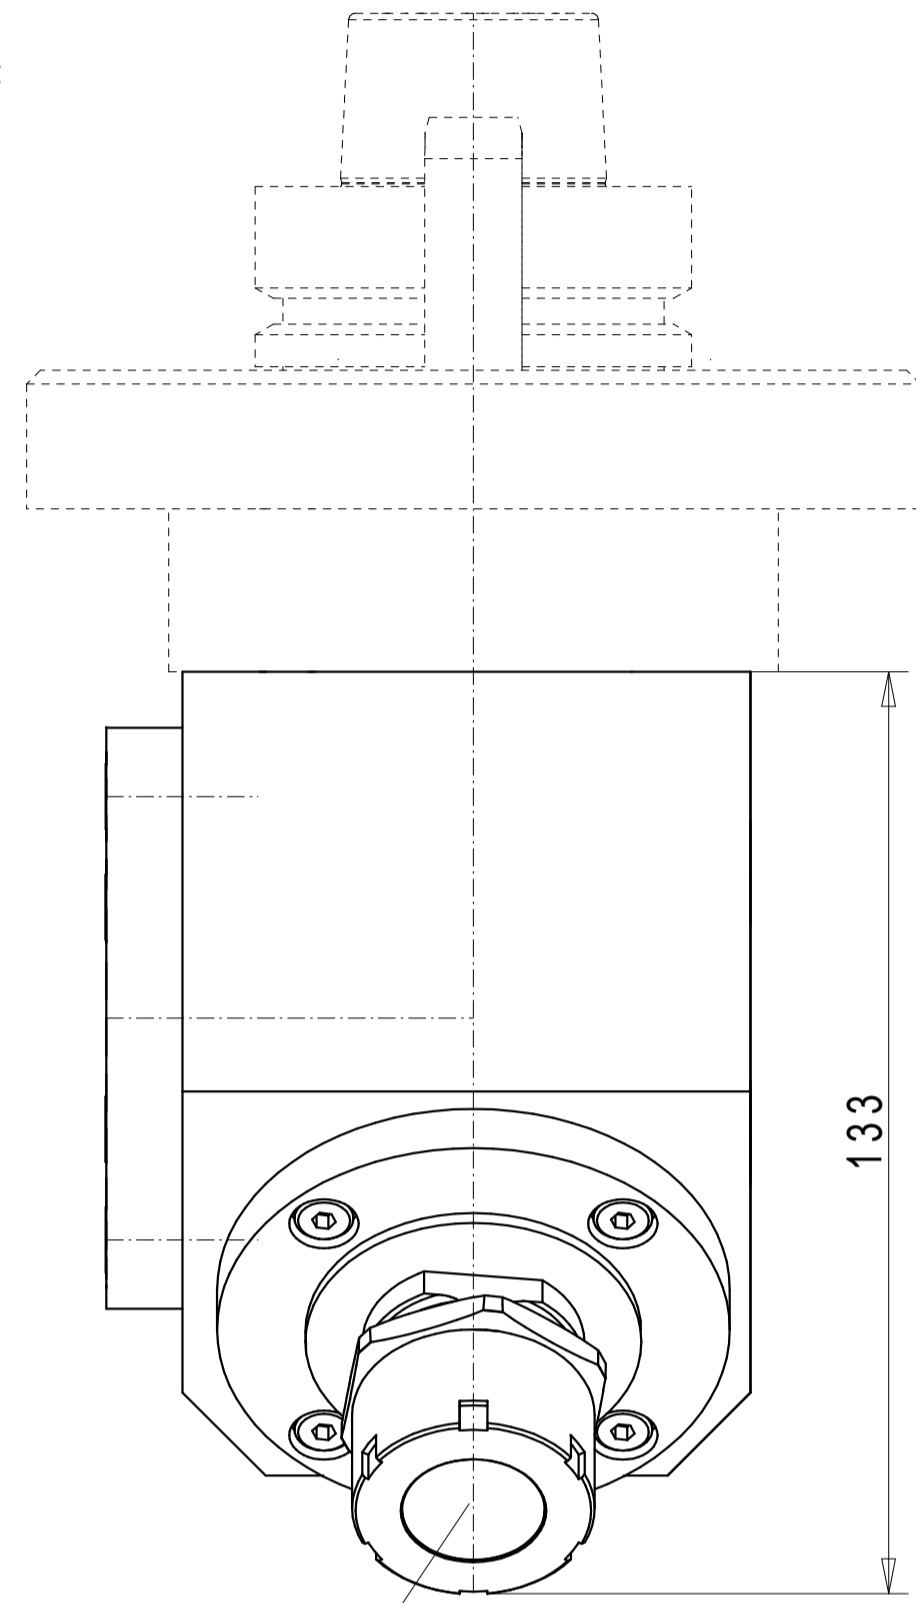

Drive adapter

Standard configurations and machine specific executions upon request

Spindle turning direction opposite to drive turning direction

Collet receptacle HI-Q/ERM25