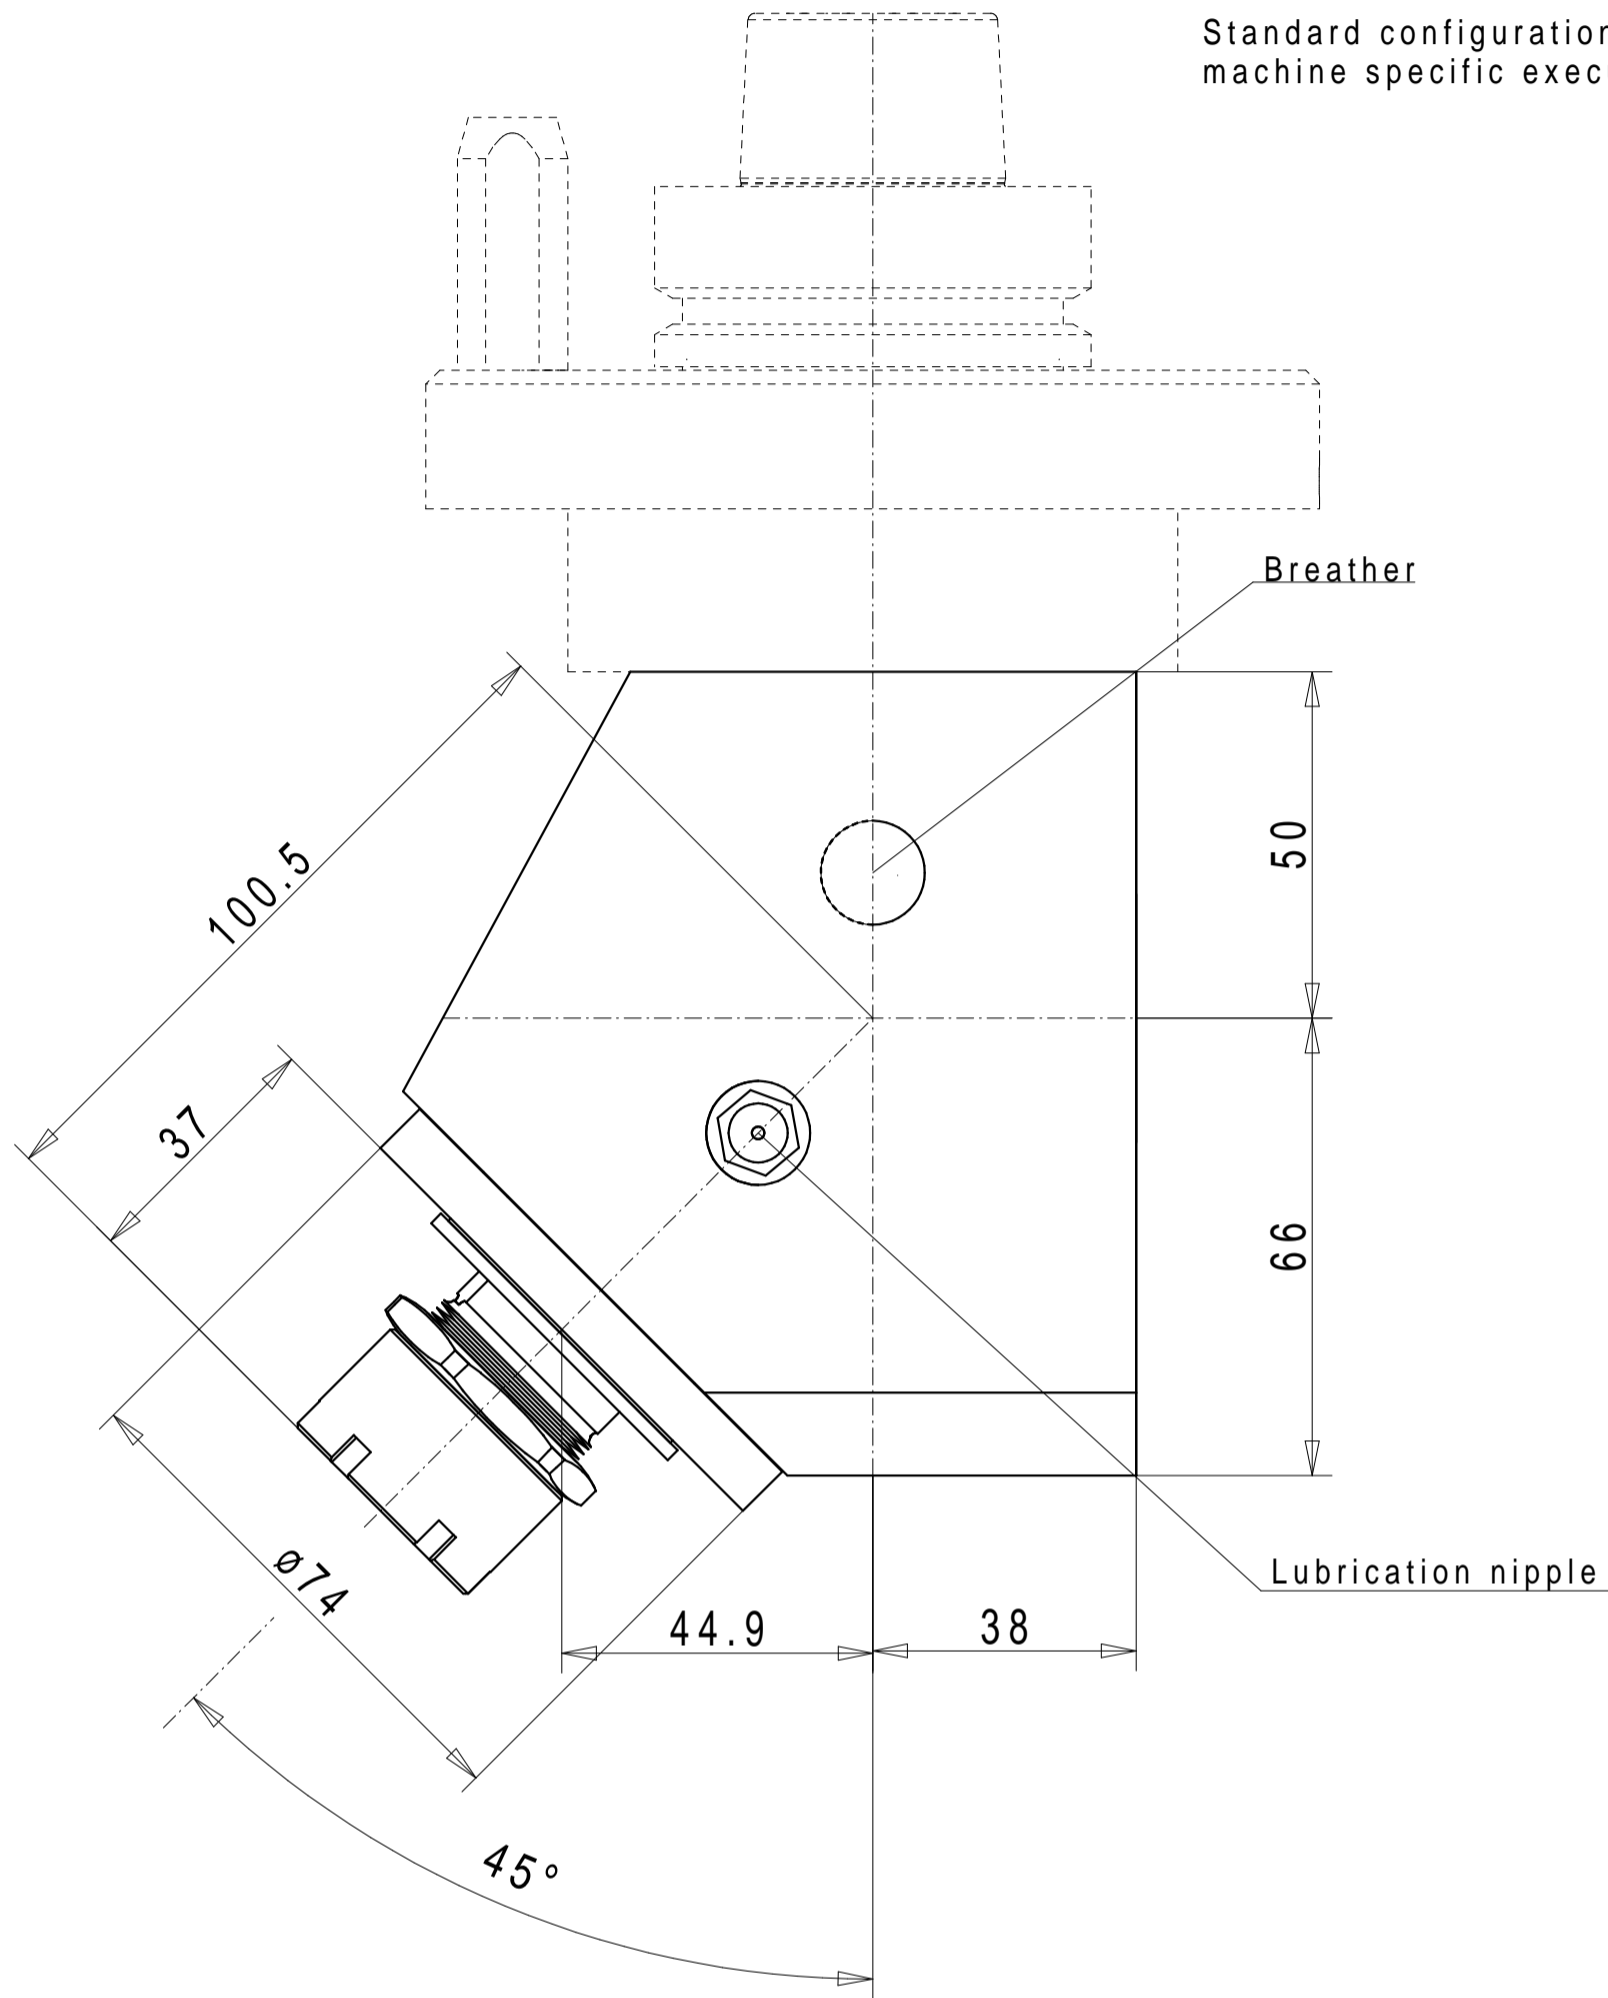

Drive adapter

Standard configurations and machine specific executions upon request

Spindle turning direction opposite to drive turning direction

Collet receptacle HI-Q/ERM25