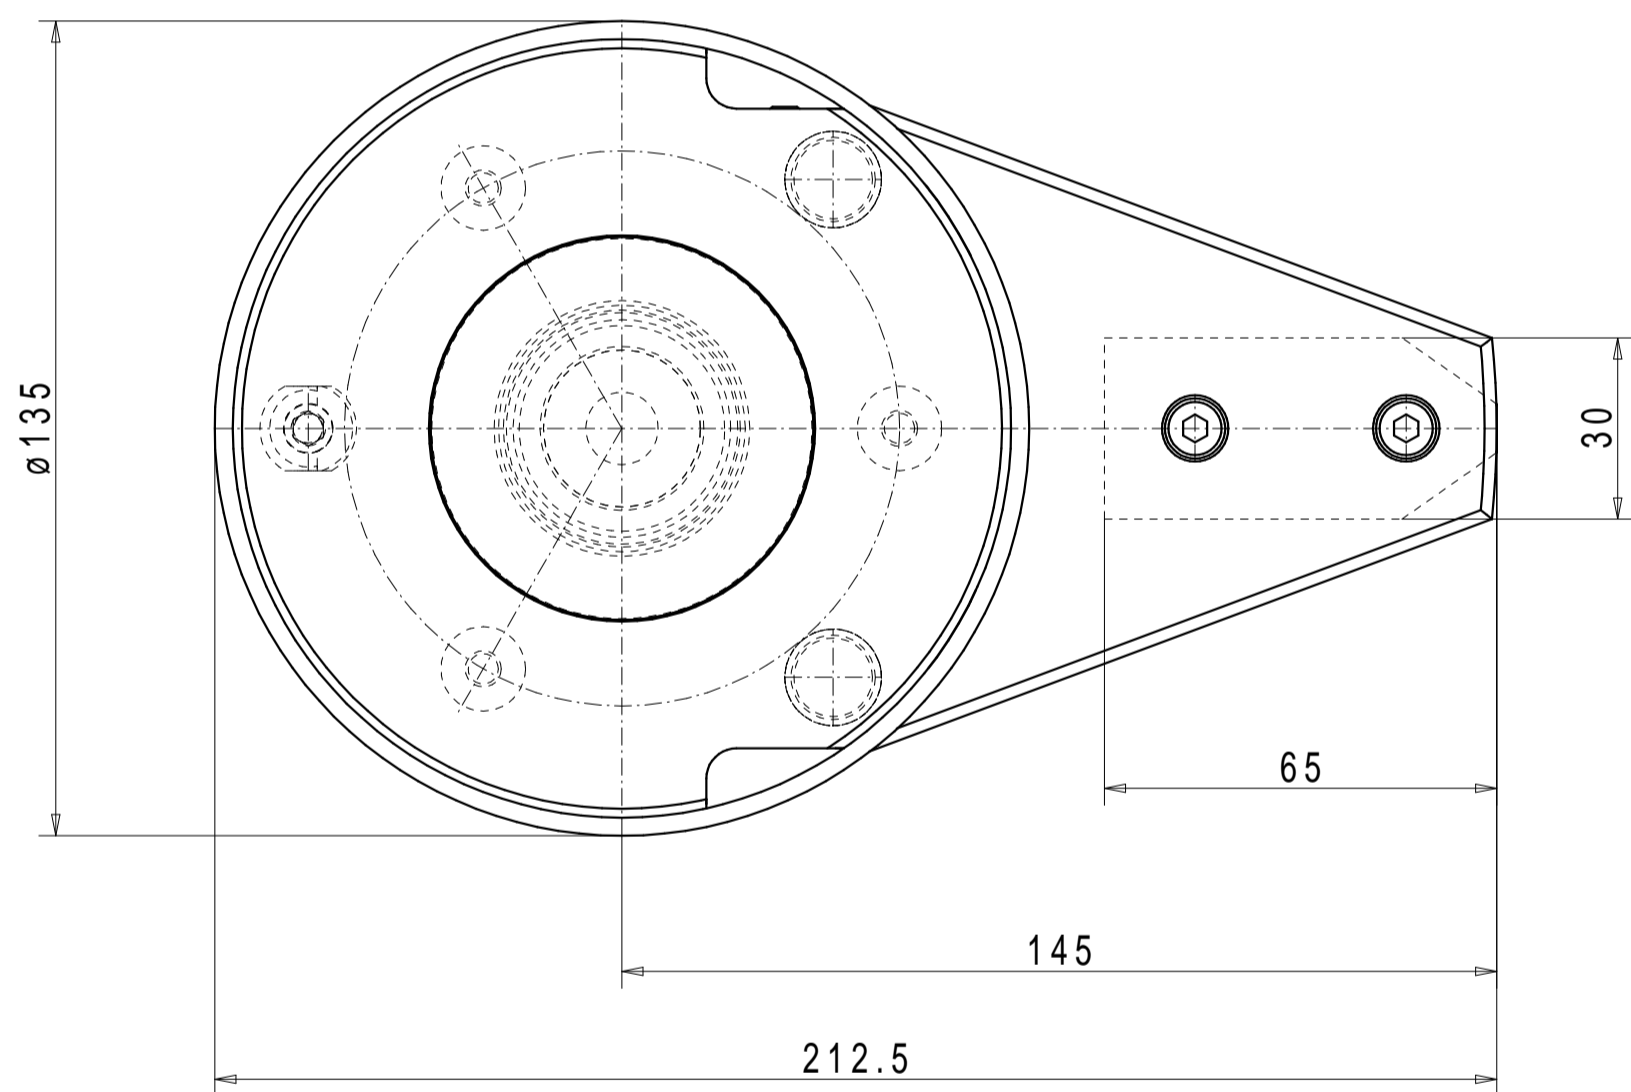

Drive adapter

Standard configurations and machine specific executions upon request

Tool receptacle