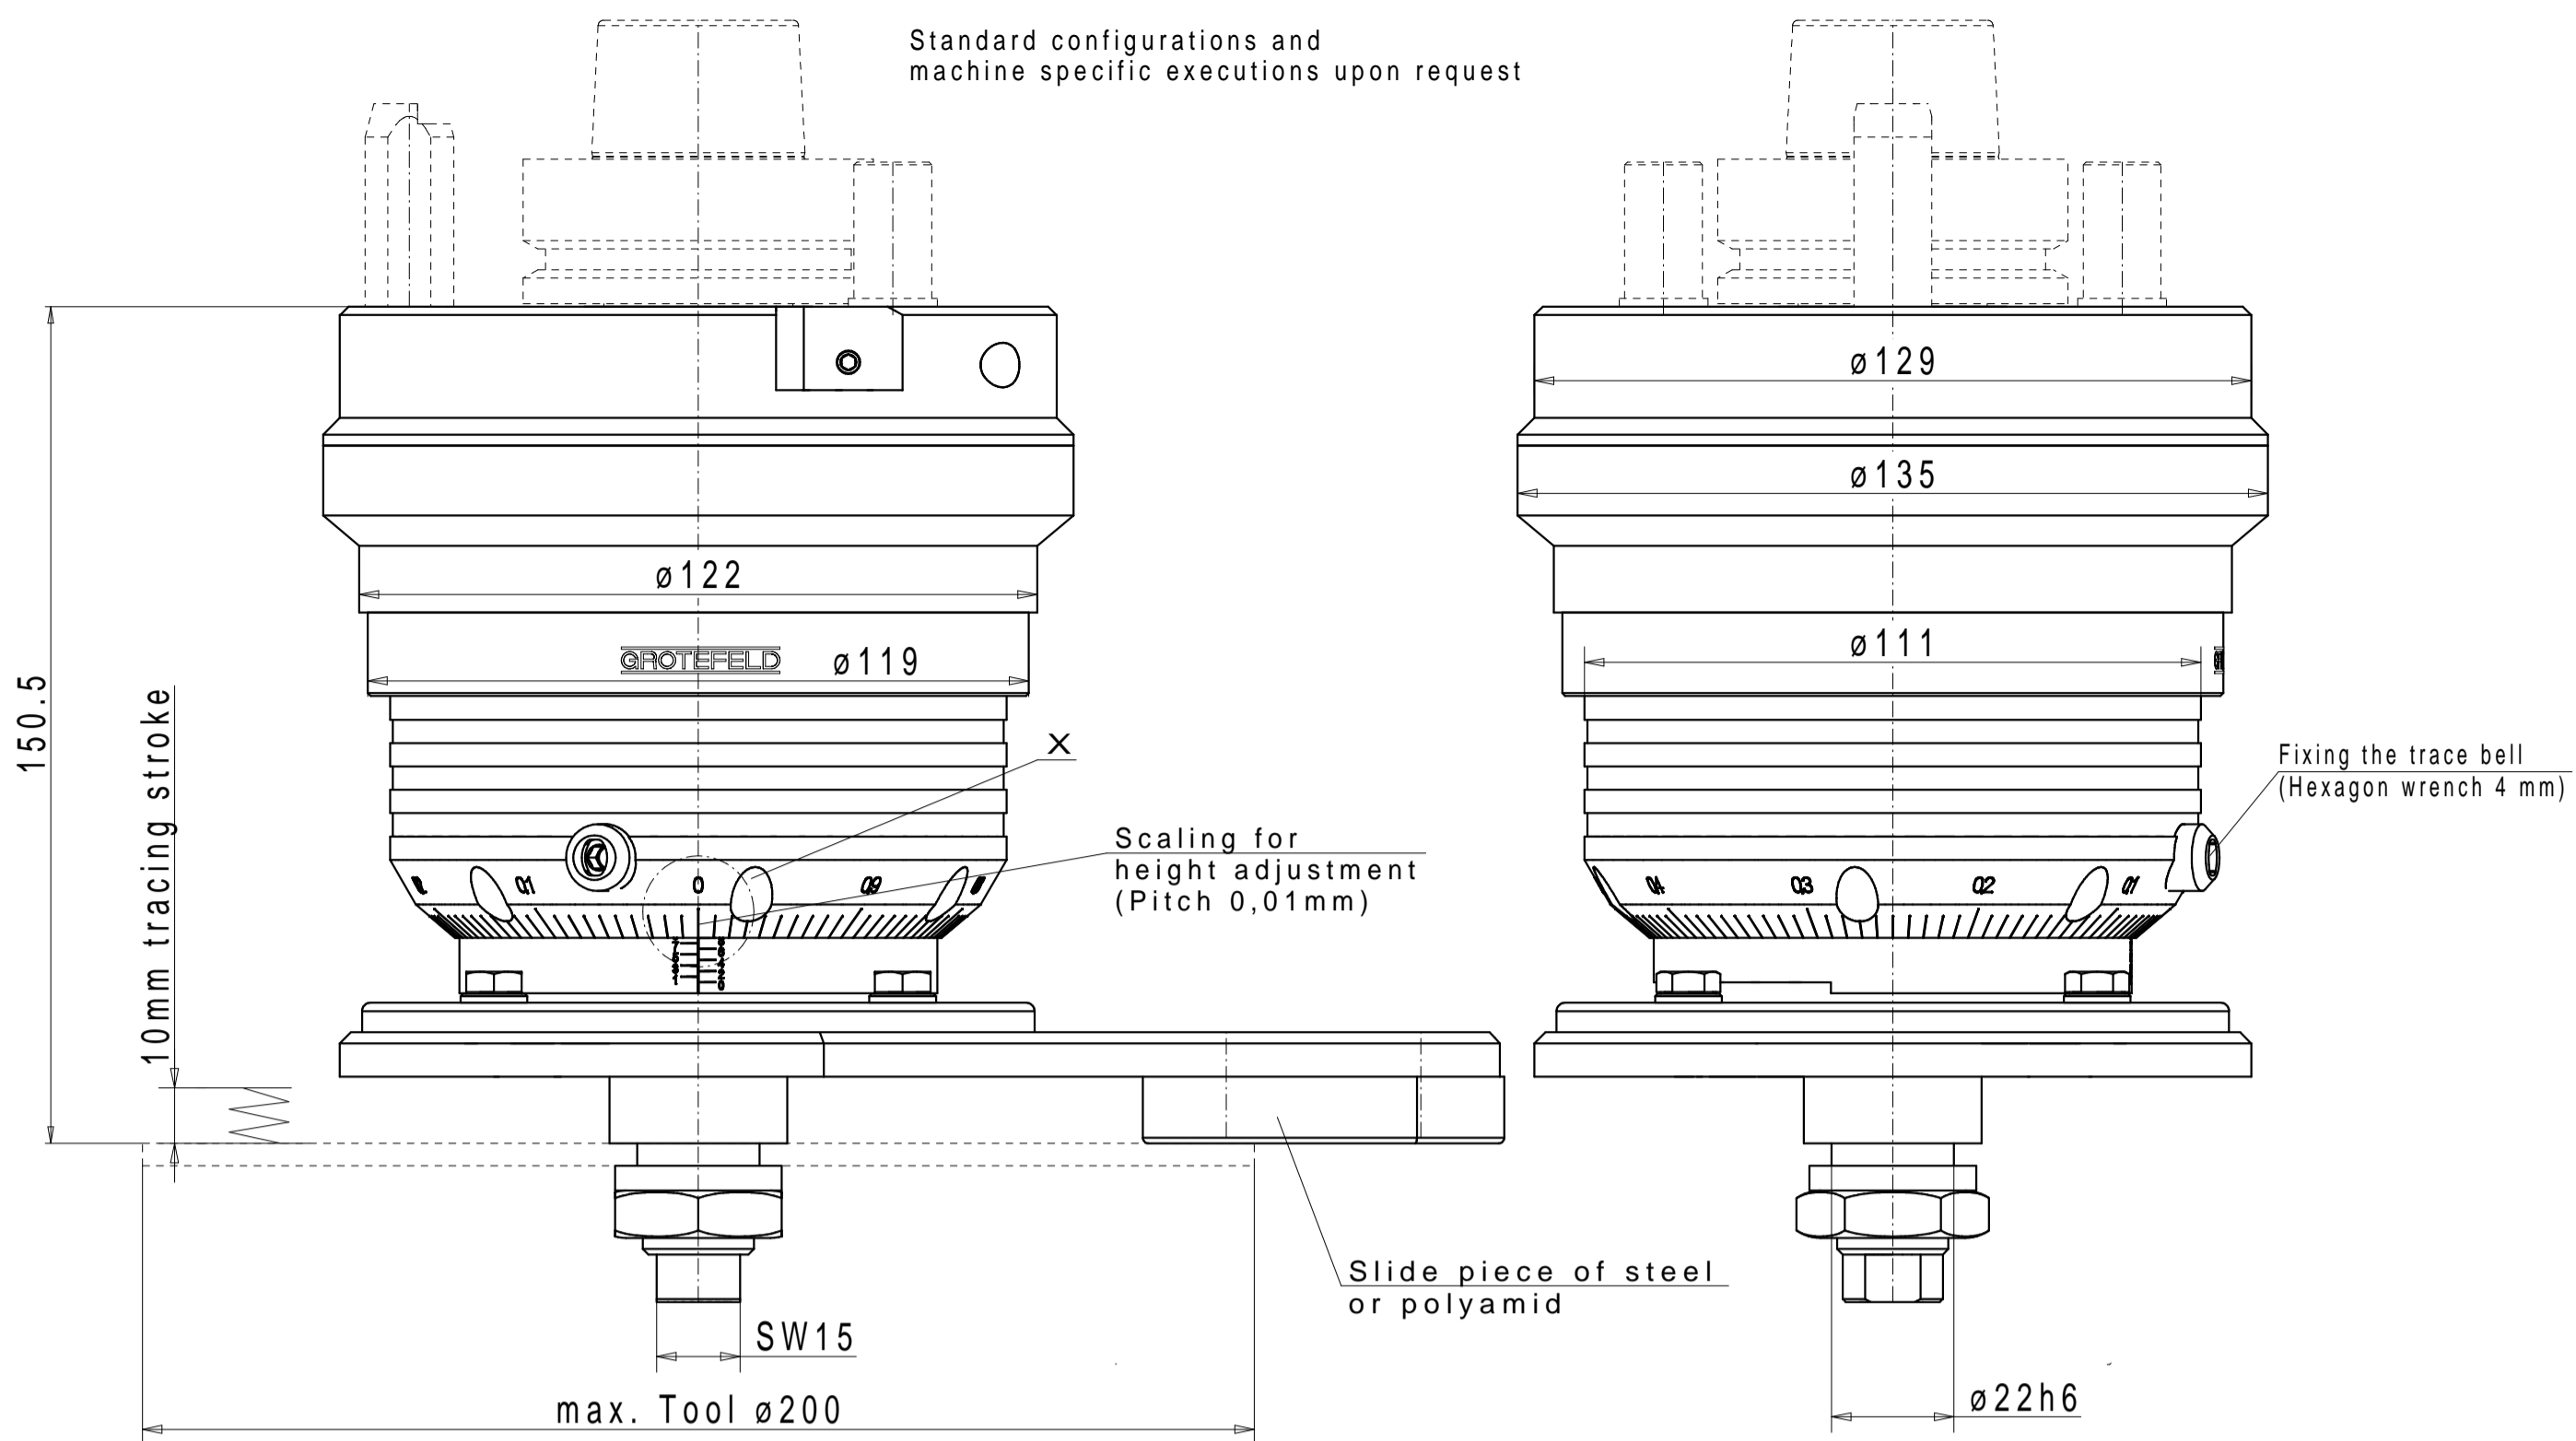

Drive adapter

Standard configurations and machine specific executions upon request

Tool receptacle