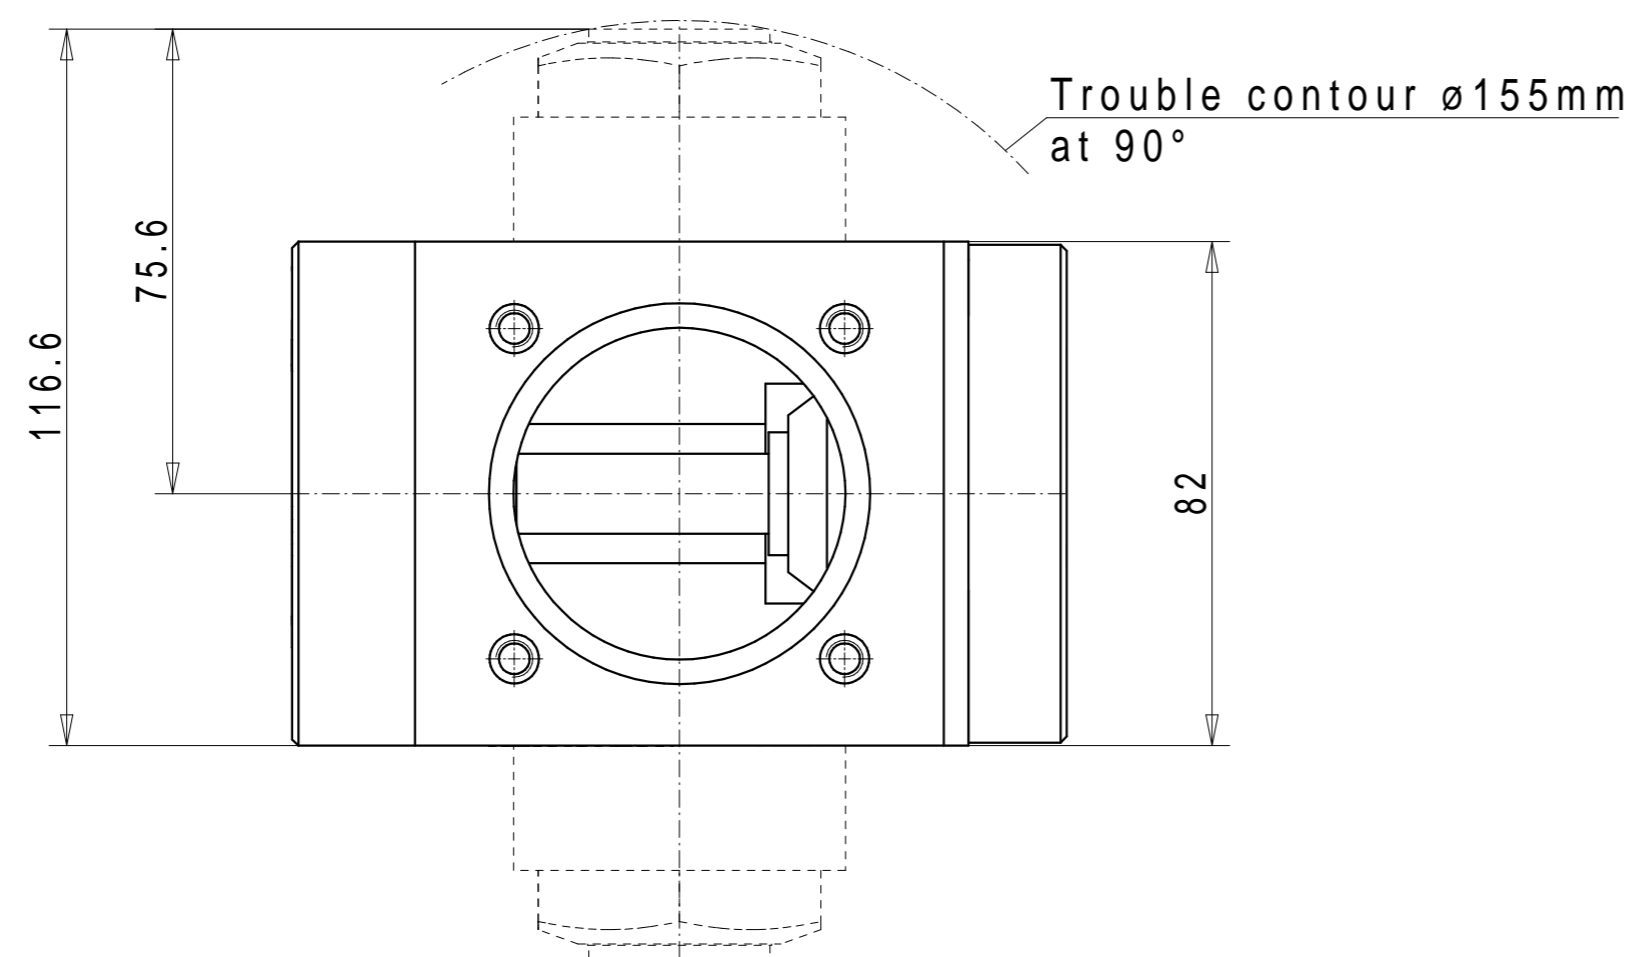

Drive adapter

Standard configurations and  
machine specific executions upon request

Collet receptacle HI-Q/ERAX25  
with internal thread