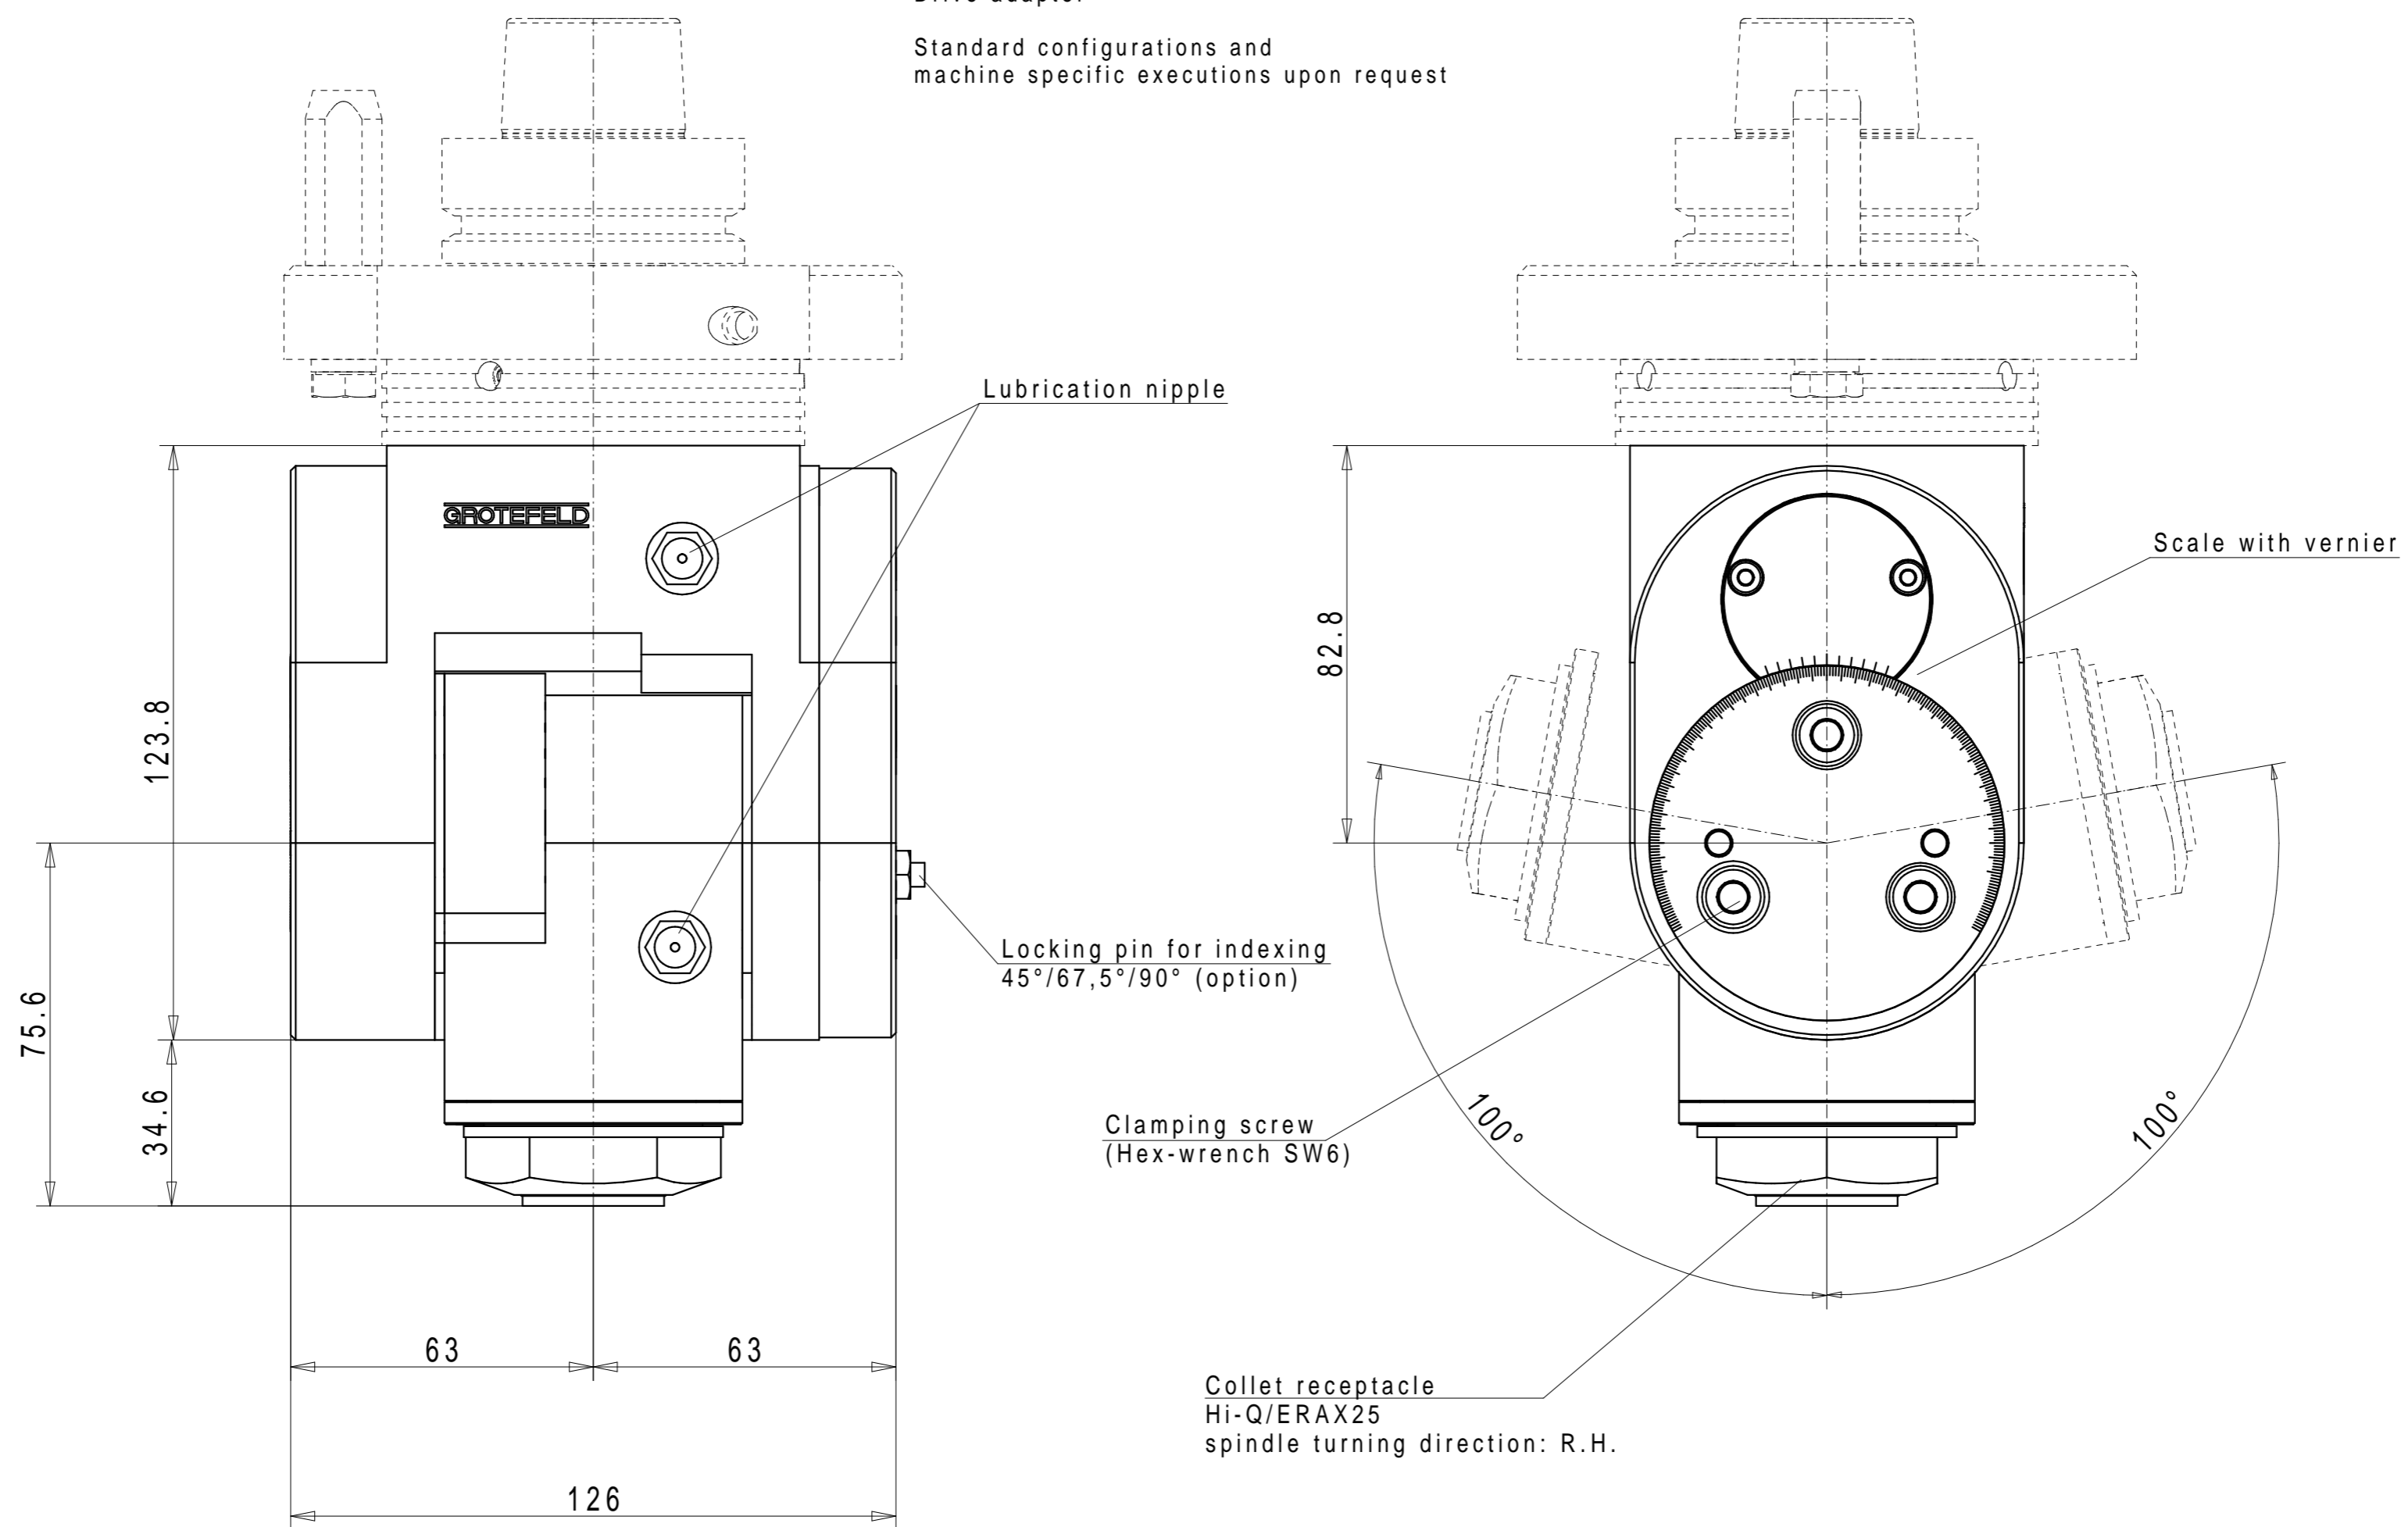

Drive adapter

Standard configurations and  
machine specific executions upon request

Collet receptacle HI-Q/ERAX25  
with internal thread