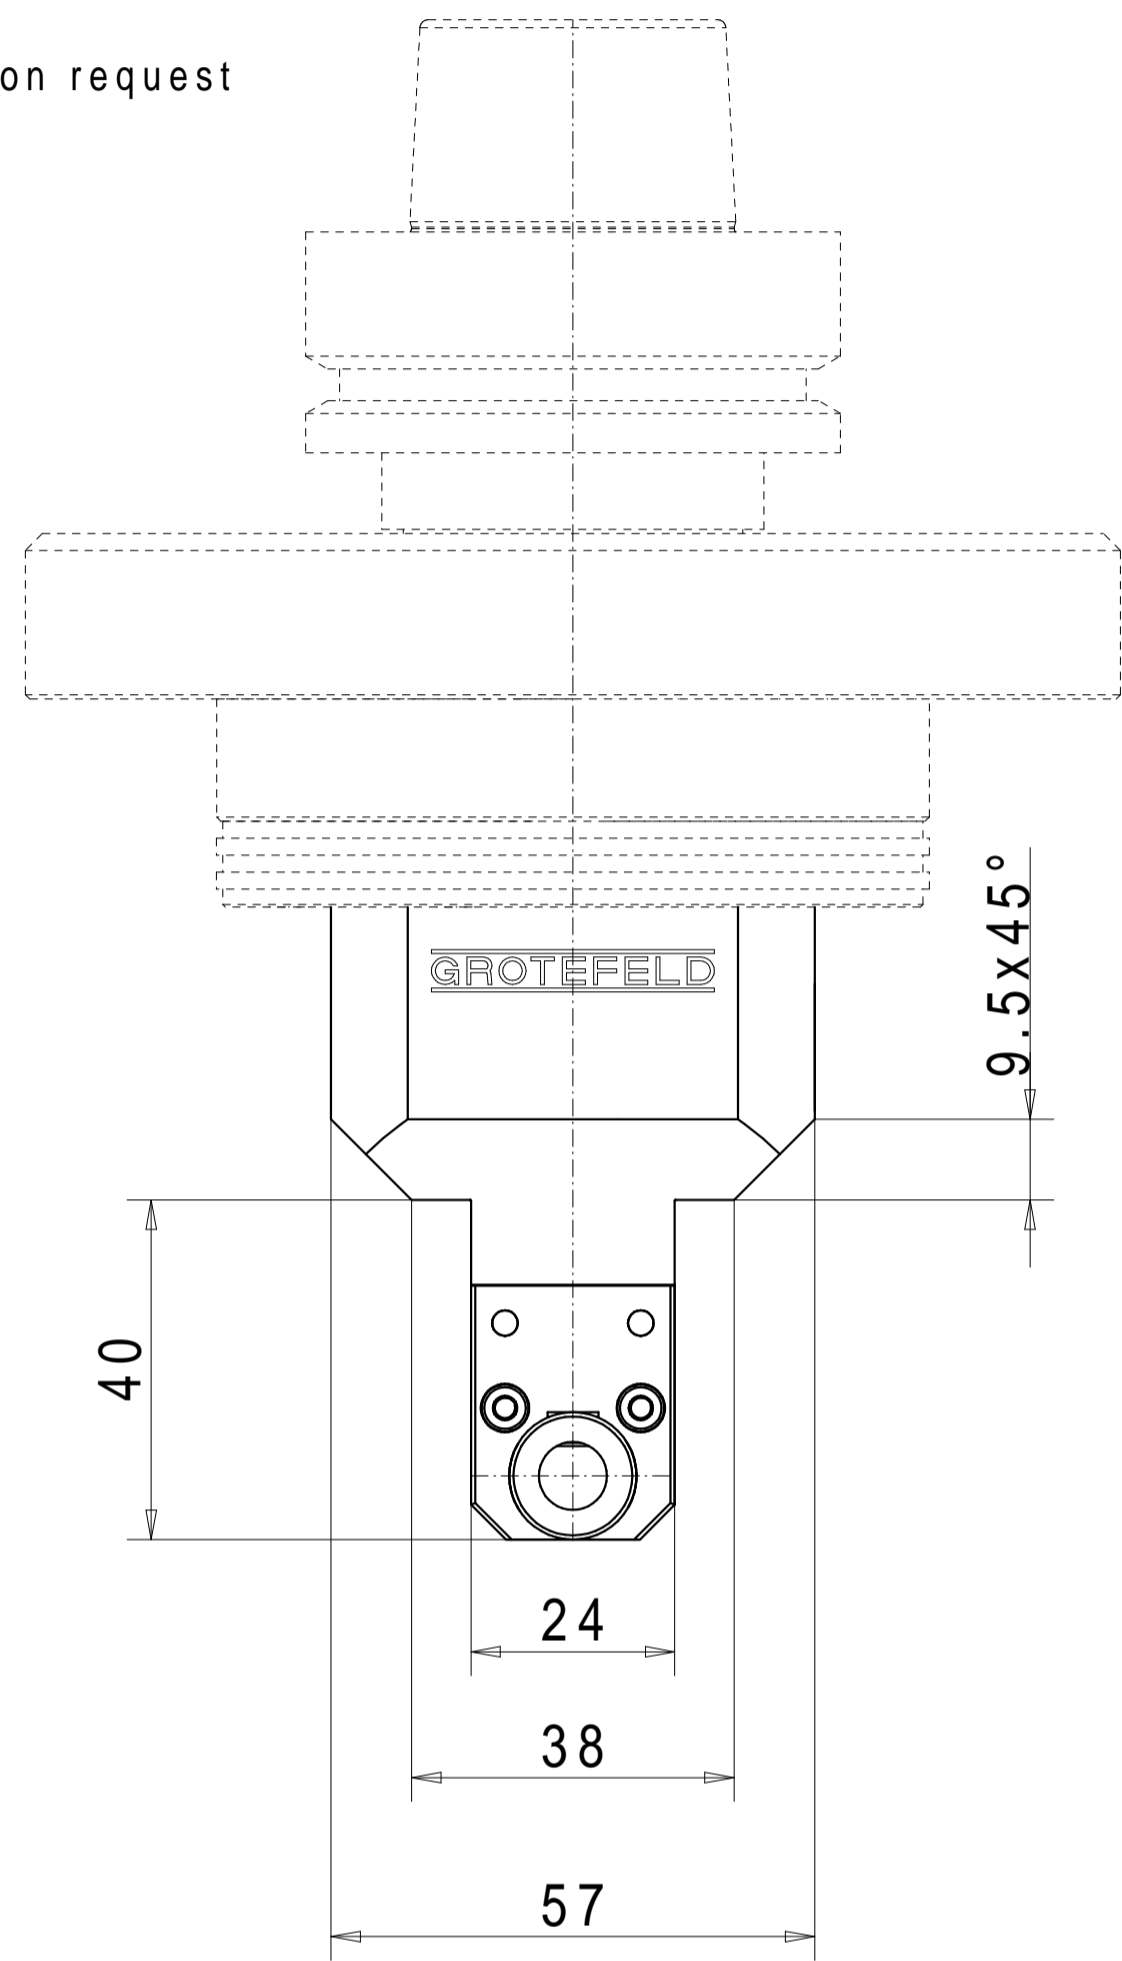

Drive adapter

Standard configurations and machine specific executions upon request

Shank receptacle $\varnothing 8H7$