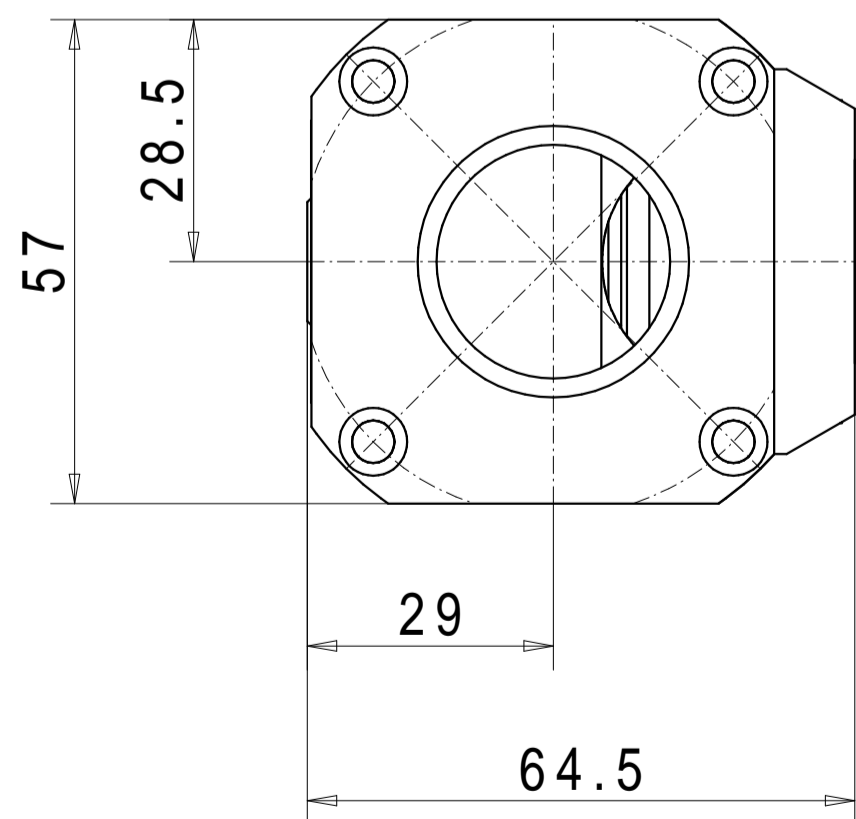

Drive adapter

Standard configurations and machine specific executions upon request

Shank receptacle $\varnothing 8H7$