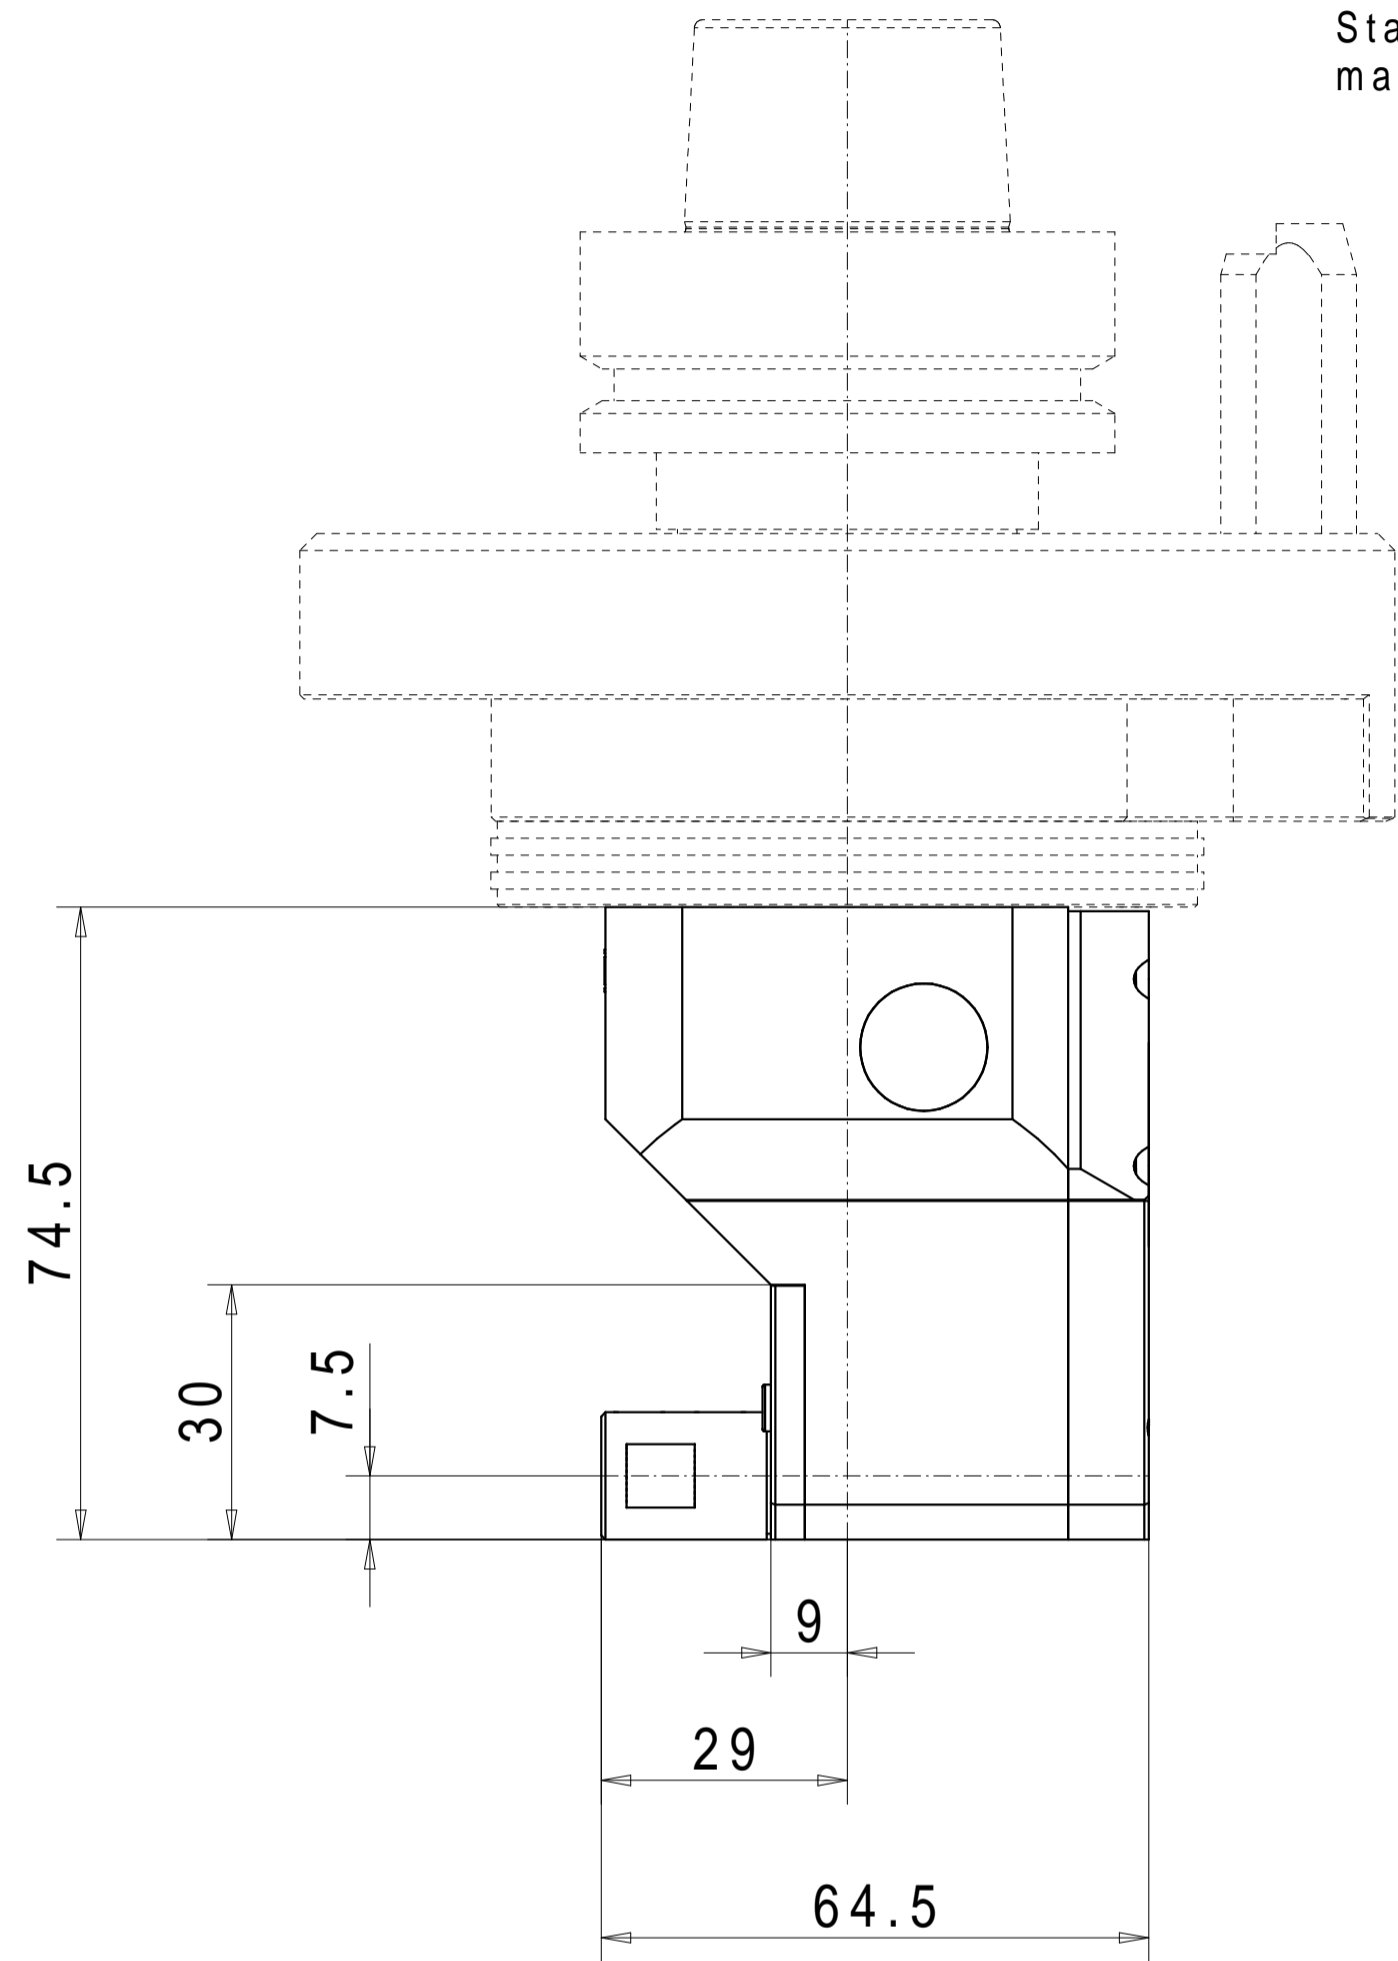

Drive adapter

Standard configurations and machine specific executions upon request

Shank receptacle $\varnothing 8H7$