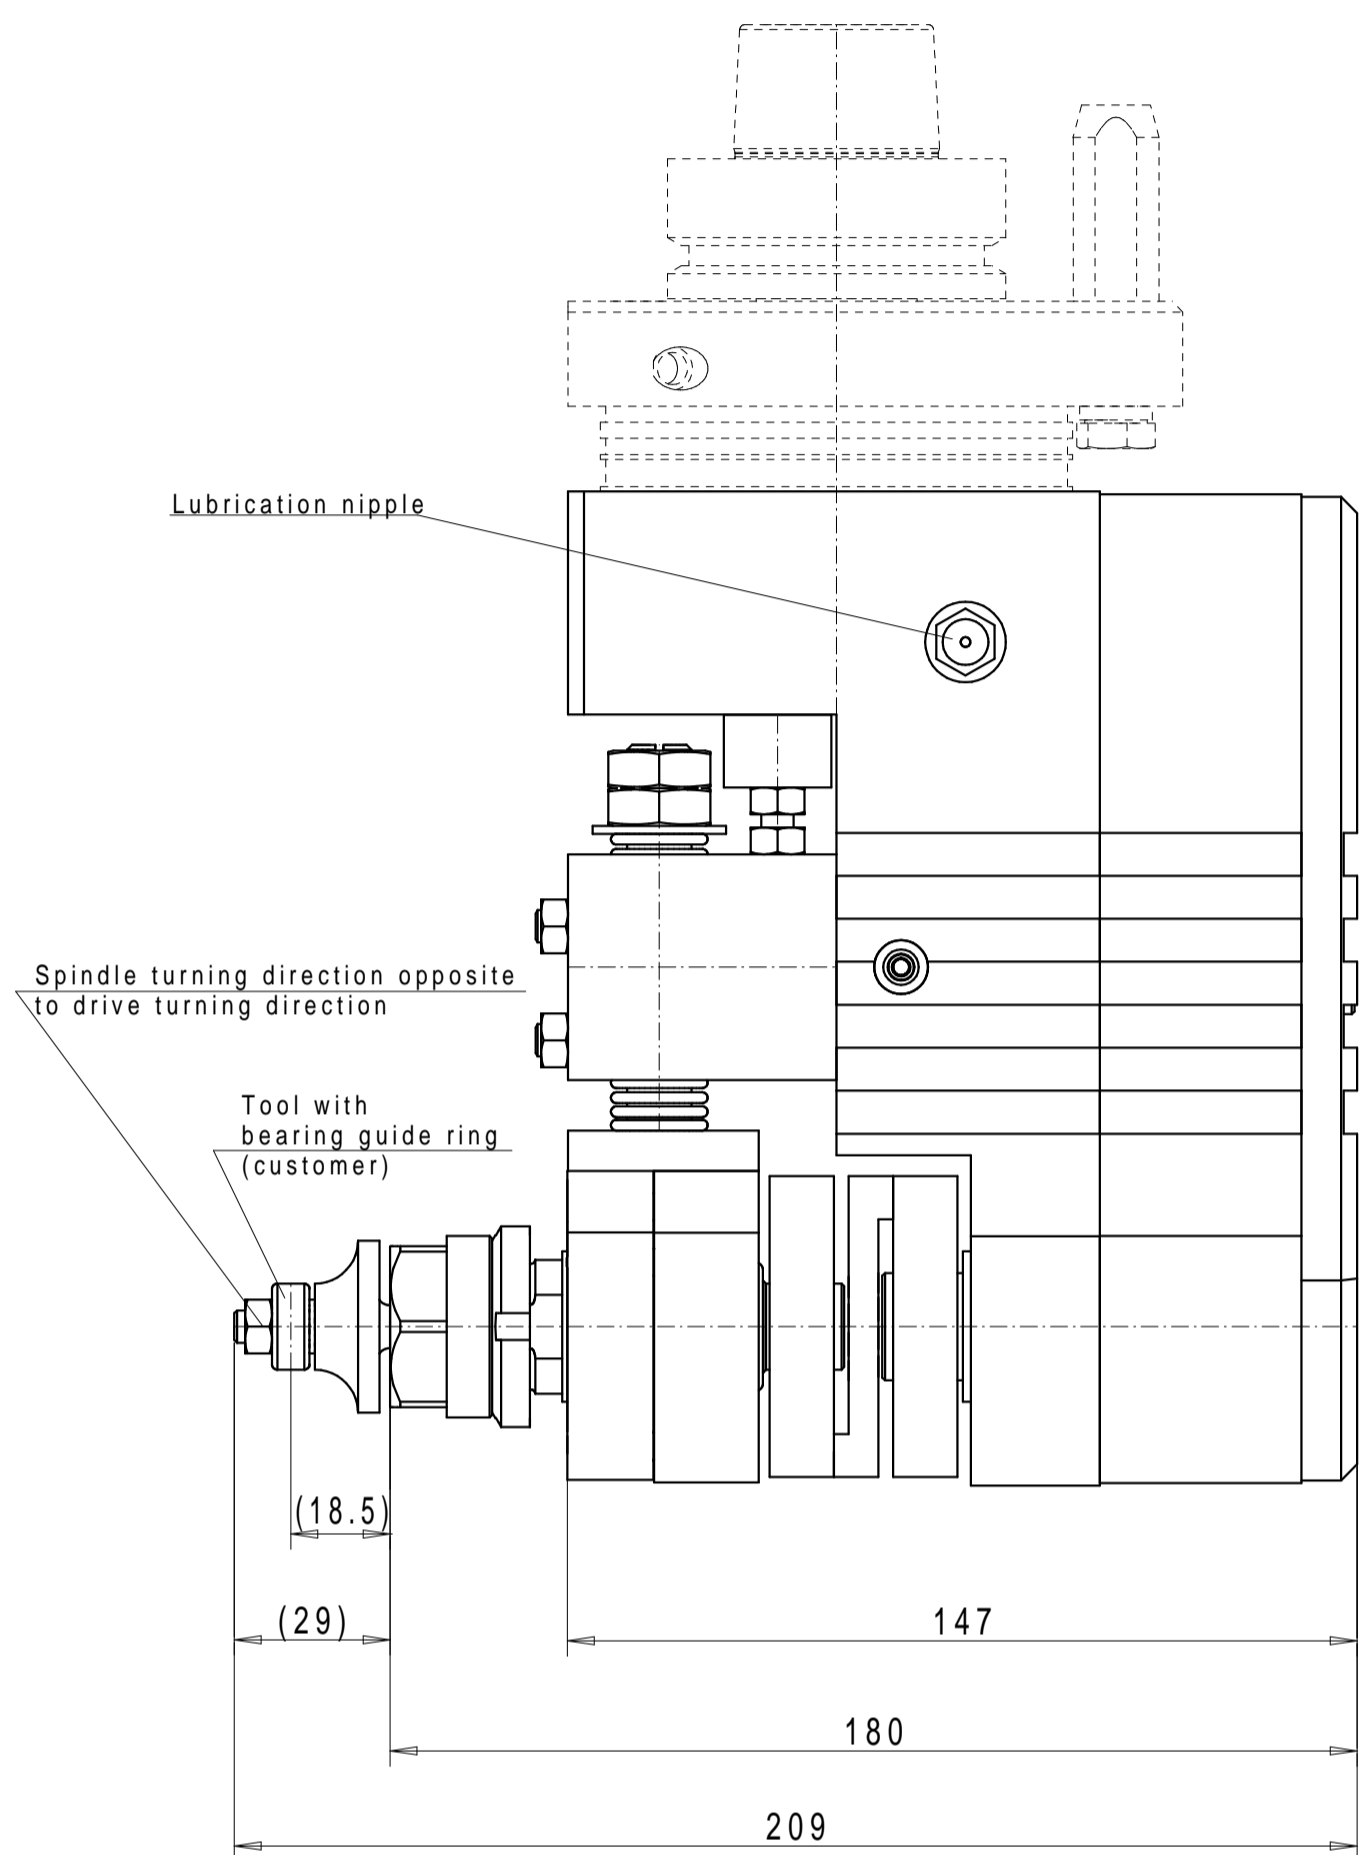

Drive adapter

Standard configurations and machine specific executions upon request

Collet receptacle  
Hi-Q/ER20