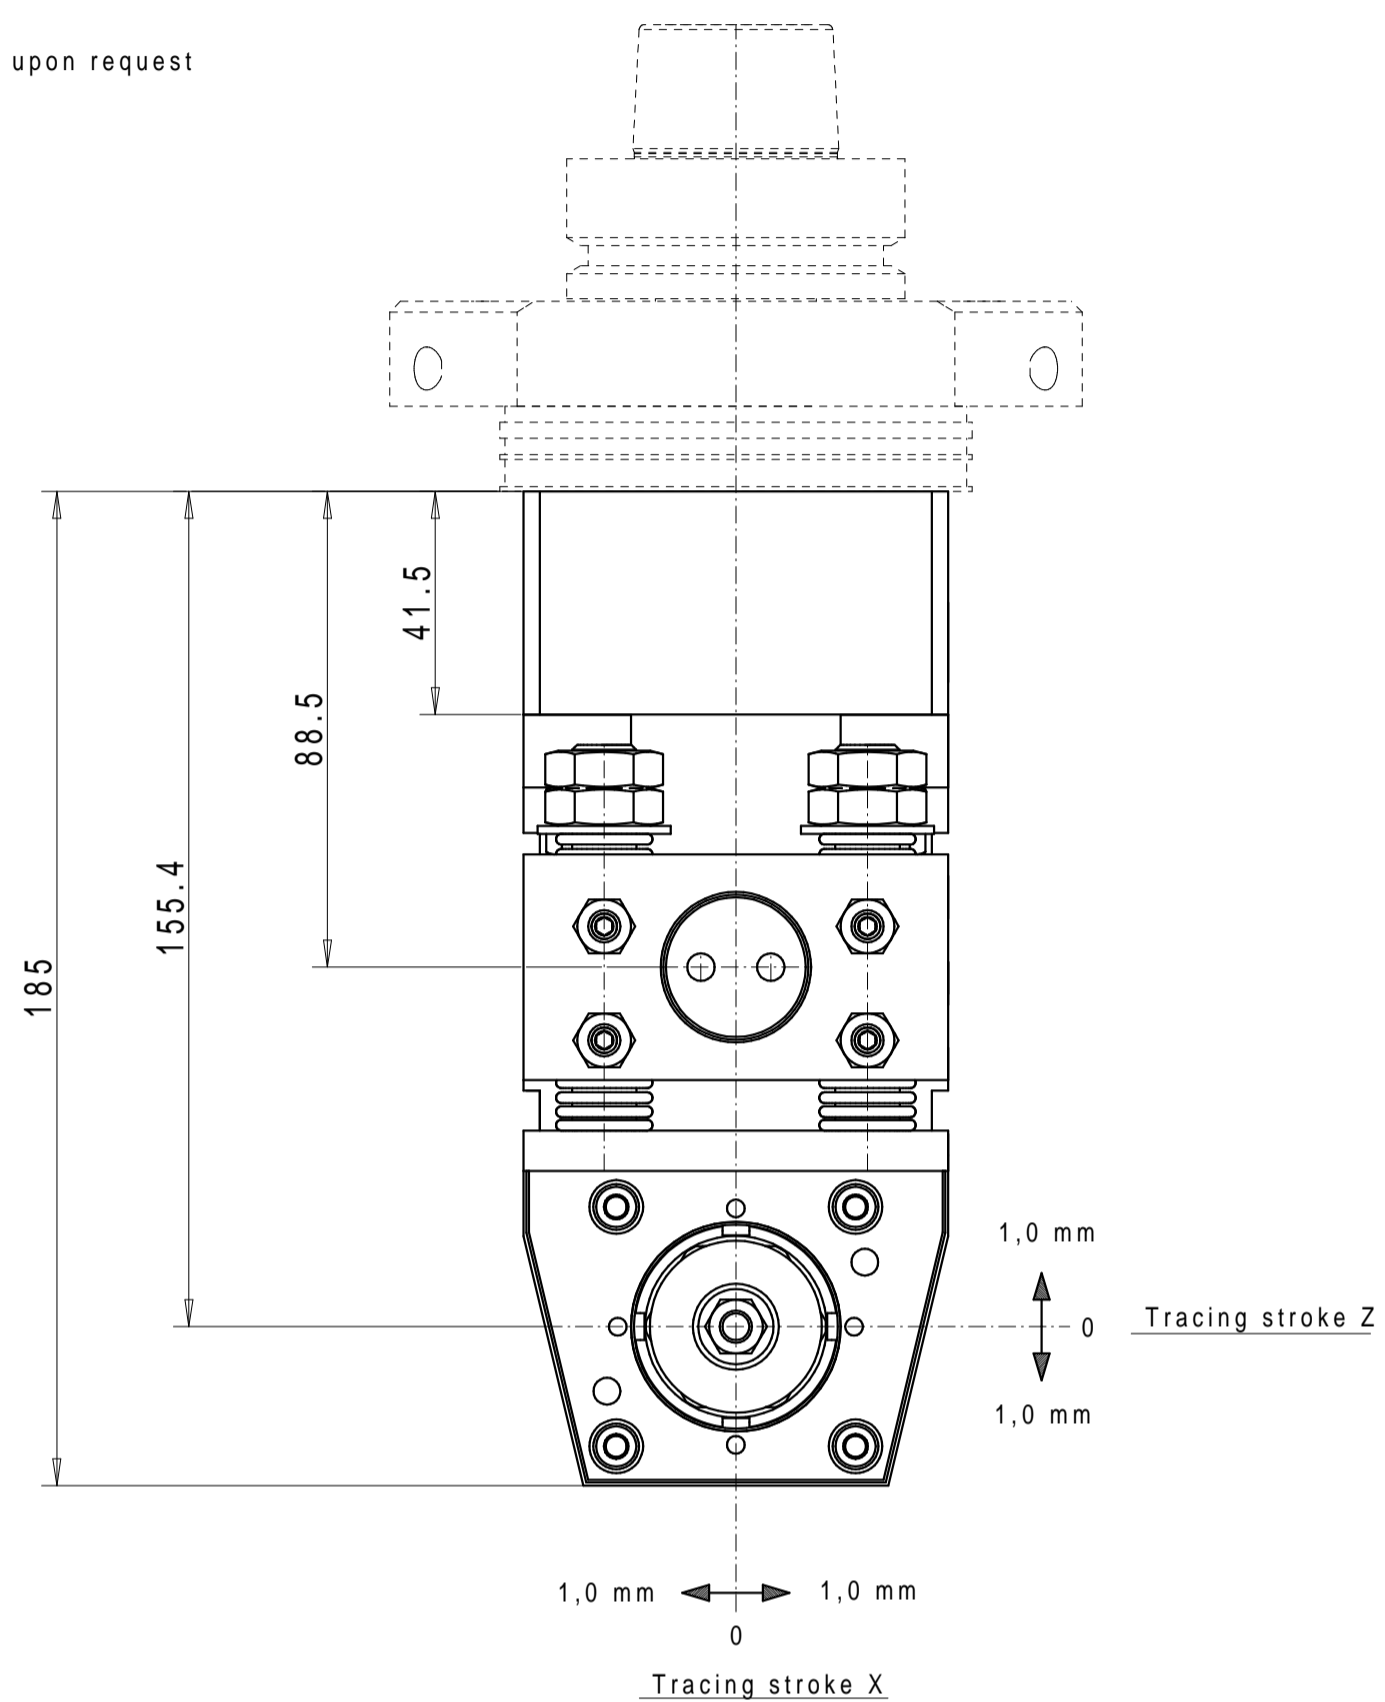

Drive adapter

Standard configurations and machine specific executions upon request

Collet receptacle  
Hi-Q/ER20