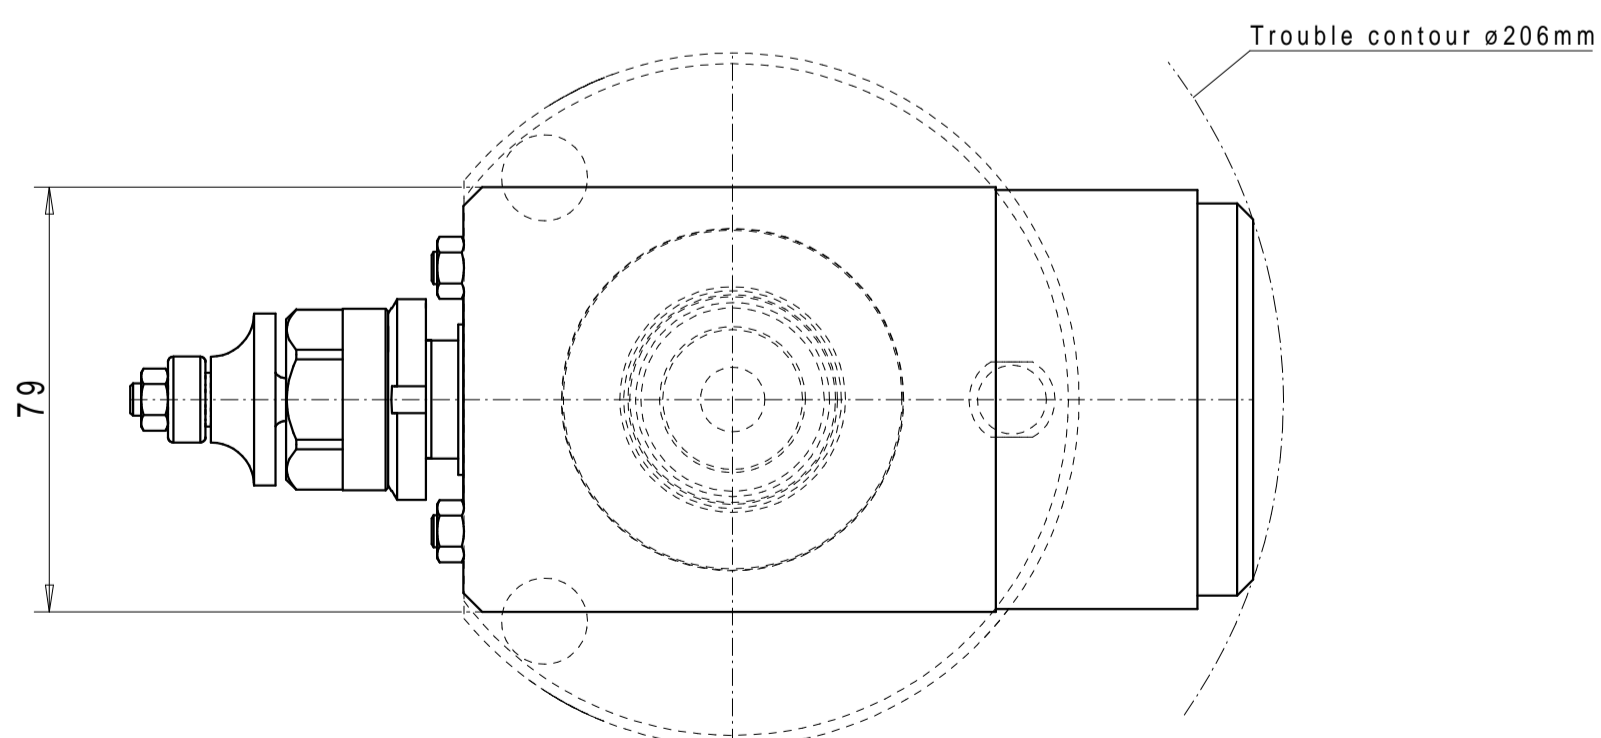

Drive adapter

Standard configurations and machine specific executions upon request

Collet receptacle  
Hi-Q/ER20