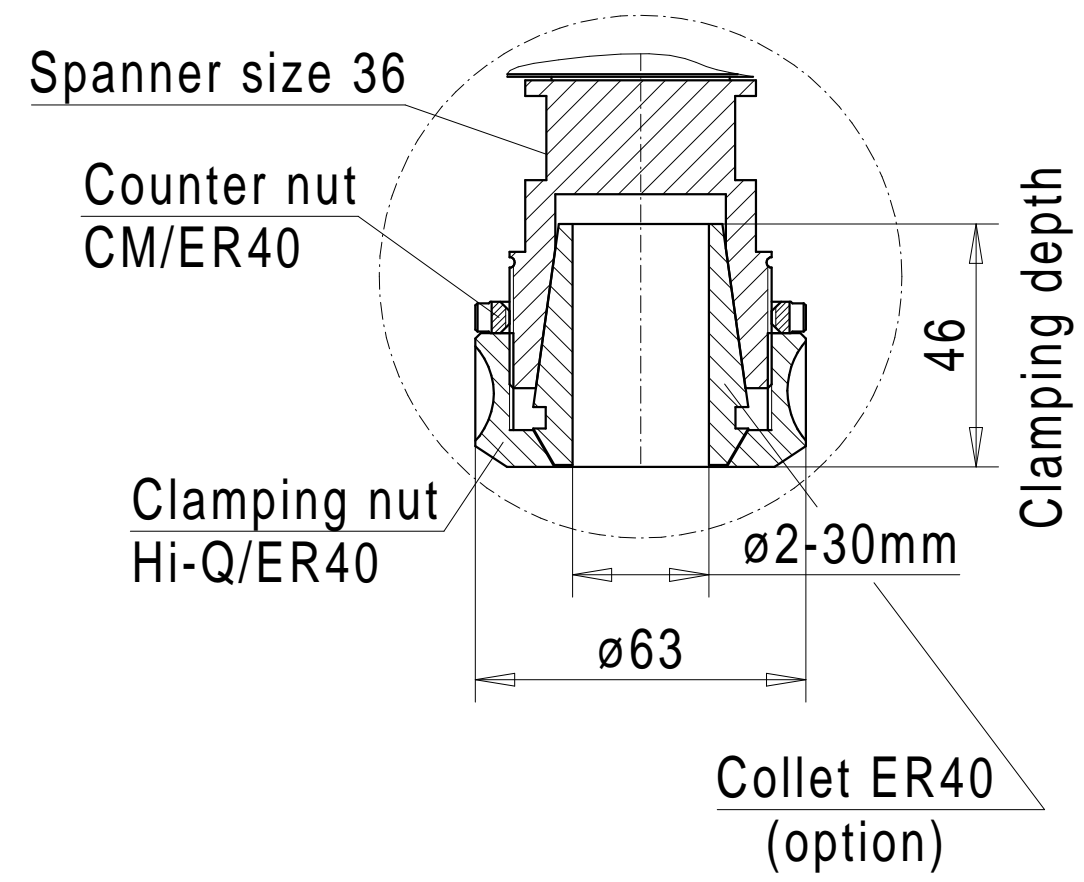

Collet receptacle Hi-Q/ER40

View A-A
Clamping piece